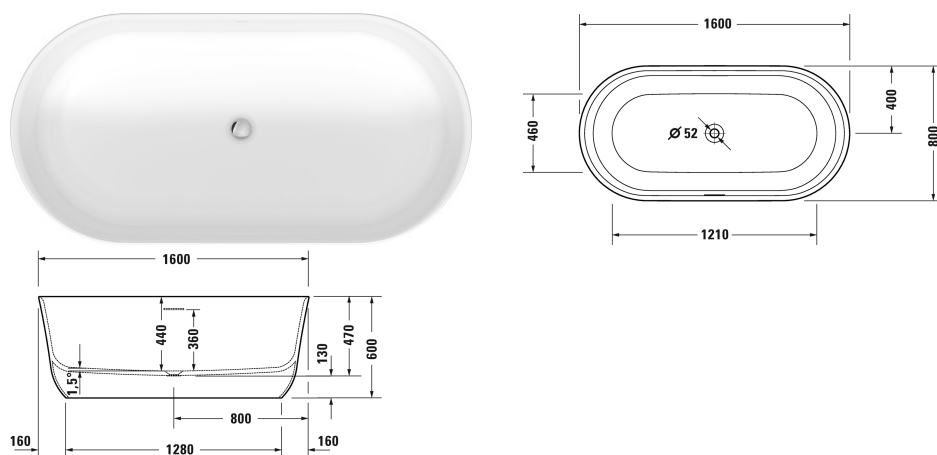

Soleil by Starck Bathtub # 700516000000000

|< 1600 mm >|

Bathtub	Dimension	Weight	Order number
freestanding, with seamless panel and support frame, with two backrest slopes, with push-open valve, DuroCast® Plus , Filling capacity 313 litre , water level 362 mm			
Colors			
00 White Alpin			
Variant			
Basic model	1600 x 800 mm	93.000 kilogram	700516000000000
Suitable setting			
Bathtub handle chrome			792804

All drawings contain the necessary measurements which are subject to standard tolerances. They are stated in mm and are non-binding. Exact measurements, in particular for customised installation scenarios, can only be taken from the finished piece.