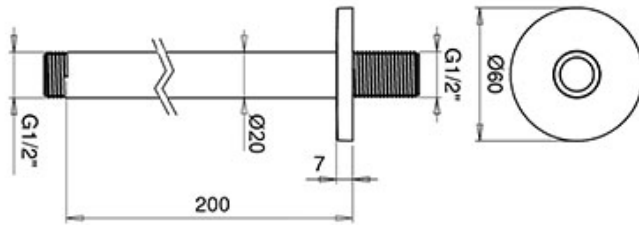

## Round

*Tondo*

with round rose, Ø20, L200, brass material

*con rosone tondo, Ø20, lunghezza 200, materiale ottone*

### MEASURES AND FLOW RATE

Measurement shown are expressed in millimetres.  
*Le misure riportate sono espresse in millimetri.*