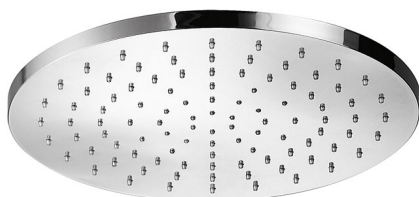

Cerca prodotti...

HOME / PRODUCTS / SHOWER HEADS / STANDARD / ROUND EMOTION

E044044

Round Emotion

Emotion Tondo

Ø300, water cartridge system to maximize your shower experience, abs material, 1/2" gas connection

Ø300, con cartuccia che ottimizza l'esperienza della doccia, materiale abs, attacco 1/2" gas

REQUEST INFORMATION

AVAILABLE FINISHES

Black Matt
Nero opaco

Chromed
Cromo lucido

Nichel Brushed
Nichel Spazzolato