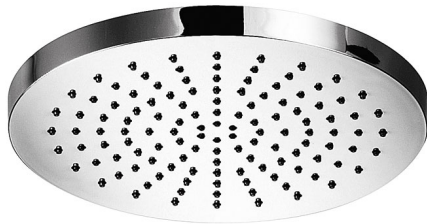

Cerca prodotti...

HOME / PRODUCTS / SHOWER HEADS / STANDARD / ROUND EMOTION

E044075

## Round Emotion

*Emotion Tondo*

Ø200, water cartridge system to maximize your shower experience, abs material, 1/2" gas connection

Ø200, con cartuccia che ottimizza l'esperienza della doccia, materiale abs, attacco 1/2" gas

### AVAILABLE FINISHES

Black Matt

*Nero opaco*

Chromed

*Cromo lucido*

Nichel Brushed

*Nichel Spazzolato*

White Matt

*Bianco Opaco*