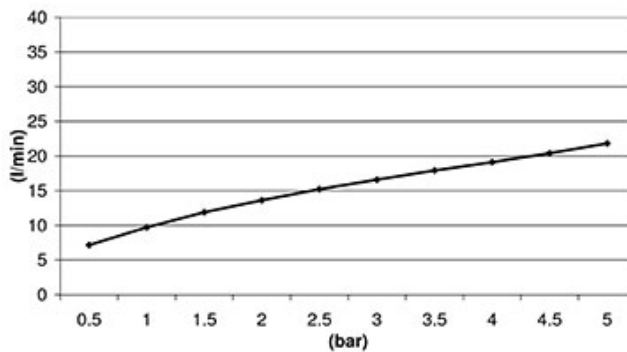

PVD Gold Lucido

White Matt

Bianco Opaco

MEASURES AND FLOW RATE

Measurement shown are expressed in millimetres.
 Le misure riportate sono espresse in millimetri.

CERTIFICATIONS

PACKING

Quantity in each box **65 pcs**