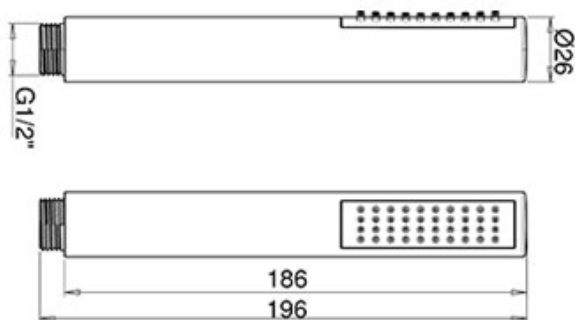

Cerca prodotti...

HOME / PRODUCTS / HANDSHOWERS / SKINNY

E082019

Skinny

Skinny

Ø26, abs material

Ø26, materiale abs

REQUEST INFORMATION

PVD Gold Lucido

White Matt

Bianco Opaco

MEASURES AND FLOW RATE

Measurement shown are expressed in millimetres.
 Le misure riportate sono espresse in millimetri.

CERTIFICATIONS

PACKING

Quantity in each box **65 pcs**