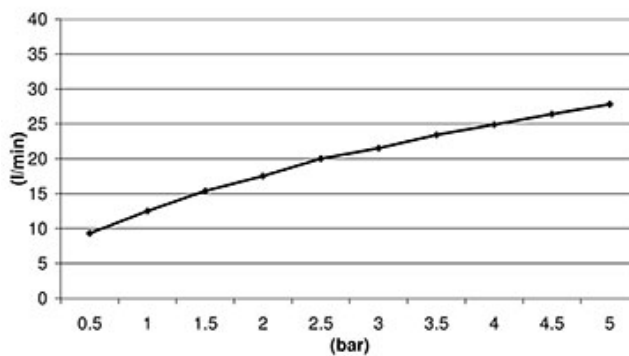

Cromo lucido/erogatore bianco

Nichel Brushed

Nichel Spazzolato

PVD Polished Gold

PVD Gold Lucido

White Matt

Bianco Opaco

MEASURES AND FLOW RATE

Measurement shown are expressed in millimetres.

Le misure riportate sono espresse in millimetri.

CERTIFICATIONS