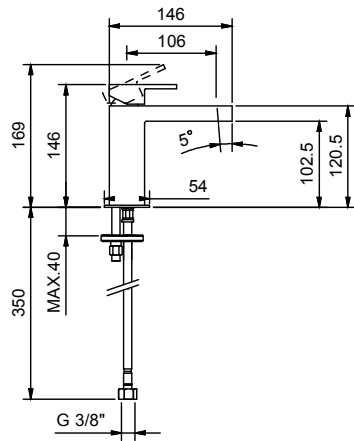

Art. 1004WF

Single-hole washbasin mixer

- h. 14,6 cm
- spout projection 11 cm
- handle
- flow restrictor 5 l/min at 3 bar
- flexible supply lines
- WITHOUT WASTE

Finishes:

- Chrome** 51 02 1004WF
- Matt Black** 51 13 1004WF
- Matt White** 51 29 1004WF

5 l/min aerator

Pressure (bar)	flow rate (l/min)
0,5	2,34
1	5,09
2	5,1
3	5,38
4	5,39

Project:

Room:

Date:

Comments:

Certifications/Awards: