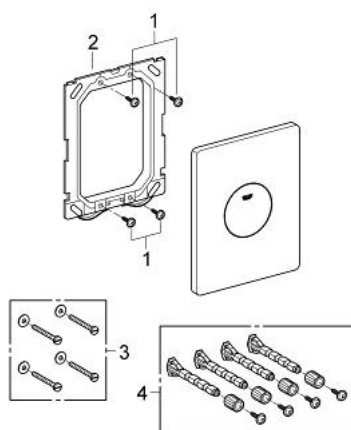

37 547 000 SKATE & SKATE AIR FLUSH PLATE

PRODUCT DESCRIPTION

- **for vertical installation**
- 156 x 197 mm
- manual activation
- push button actuation
- made of ABS
- **GROHE StarLight** chrome finish

37 547 000 SKATE & SKATE AIR FLUSH PLATE

SPARE PARTS

- 1: Screw (Order-nr. 6636200M)
- 2: Frame (Order-nr. 43207000)
- 3: Fixing set (Order-nr. 4308500M)*
- 4: Fixing set (Order-nr. 4215800M)*

* Optional accessories