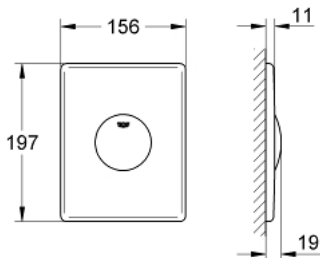

37 547 000 SKATE & SKATE AIR FLUSH PLATE

PRODUCT DESCRIPTION

- **for vertical installation**
- 156 x 197 mm
- manual activation
- push button actuation
- made of ABS
- **GROHE StarLight** chrome finish

37 547 000 SKATE & SKATE AIR FLUSH PLATE

SPARE PARTS

- 1: Screw (Order-nr. 6636200M)
- 2: Frame (Order-nr. 43207000)
- 3: Fixing set (Order-nr. 4308500M)*
- 4: Fixing set (Order-nr. 4215800M)*

* Optional accessories