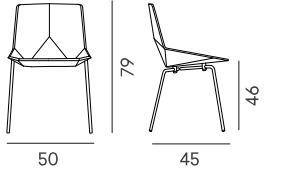

## Green eco Design by Javier Mariscal

Green eco metal   
max 8

Green eco wood

Finishes

Structure

RAL 7044

RAL 9004

Beech