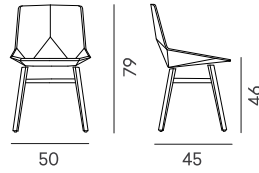

## Green eco Design by Javier Mariscal

Green eco metal   
max 8

Green eco wood

Finishes

Structure

RAL 7044

RAL 9004

Beech