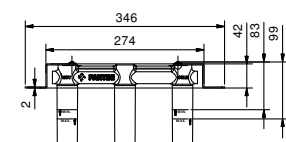

Art. R113B+R010A

Wall-mount washbasin mixer

- spout projection 20 cm
- handles
- flow restrictor 5 l/min at 3 bar
- 90° ceramic cartridge
- 1/2" inlets
- WITHOUT WASTE

Project:

Room:

Date:

Comments:

External piece

Built-in piece

Finishes:

- 44 00 R010A

5 l/min aerator

Pressure (bar)	flow rate (l/min)
0,5	3,46
1	5,58
2	5,53
3	5,64
4	5,44

Certifications/Awards: