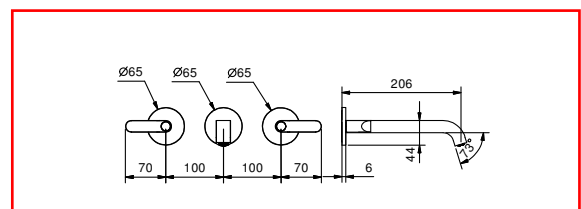

Art. R113B+R010A

Wall-mount washbasin mixer

- spout projection 20 cm
- handles
- flow restrictor 5 l/min at 3 bar
- 90° ceramic cartridge
- 1/2" inlets
- WITHOUT WASTE

Project:

Room:

Date:

Comments:

External piece

Built-in piece

Finishes:

- 44 00 R010A

5 l/min aerator

Pressure (bar)	flow rate (l/min)
0,5	3,46
1	5,58
2	5,53
3	5,64
4	5,44

Certifications/Awards: