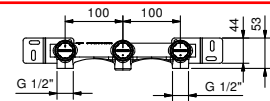

Art. R113B+R010A

Wall-mount washbasin mixer

- spout projection 20 cm
- handles
- flow restrictor 5 l/min at 3 bar
- 90° ceramic cartridge
- 1/2" inlets
- WITHOUT WASTE

Project:

Room:

Date:

Comments:

External piece

Built-in piece

Finishes:

- 44 00 R010A

5 l/min aerator

Pressure (bar)	flow rate (l/min)
0,5	3,46
1	5,58
2	5,53
3	5,64
4	5,44

Certifications/Awards: