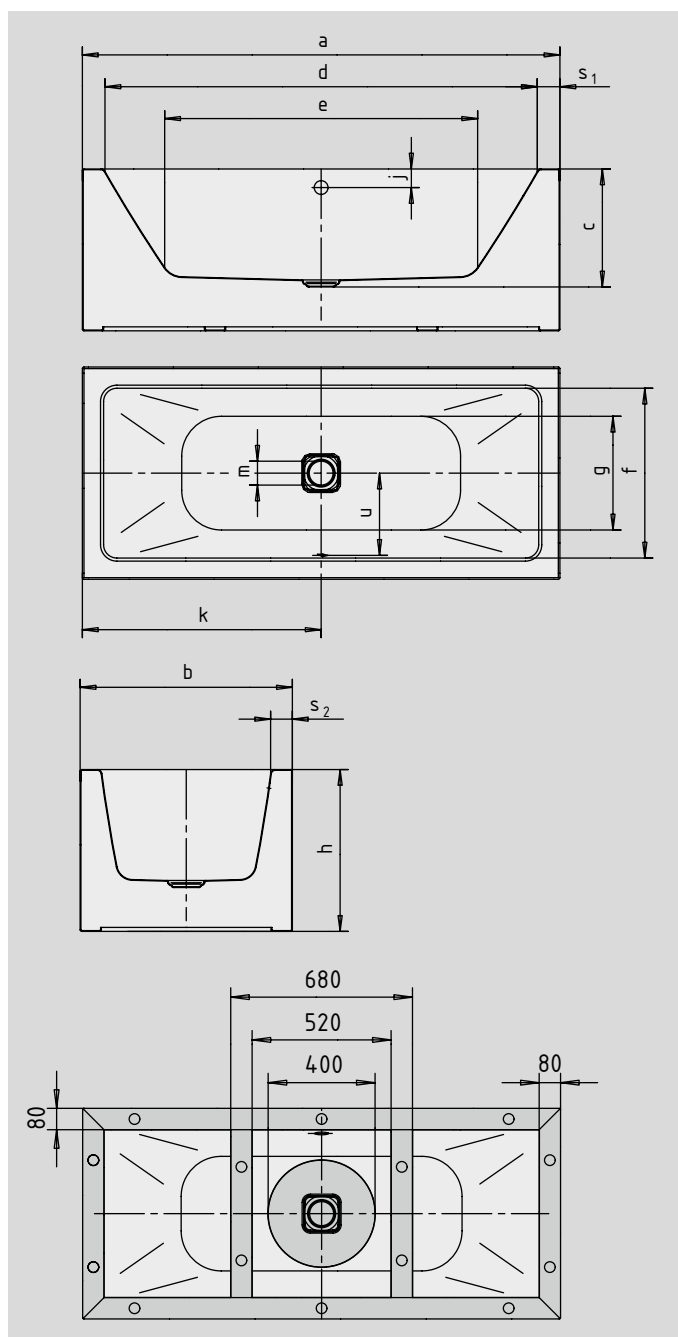

# MEISTERSTÜCK CONODUO

- freestanding bath made of superior steel enamel
- with exclusive easy-clean finish
- straightlined, purist design
- enamelled waste cover integrated in the bath design
- bathing with a friend: two identical back rests and centrally positioned waste
- classic four-cornered model
- made of KALDEWEI steel enamel
- designed by Sottsass Associati

Similar illustration

Model No.		1732	1733
External length	a	1700	1800 mm
External width	b	750	800 mm
Depth	c	445	445 mm
Internal length (top)	d	1540	1640 mm
<b>Internal length (bottom)</b>	<b>e</b>	<b>1080</b>	<b>1180 mm</b>
Internal width (top)	f	590	640 mm
Internal width (bottom)	g	470	520 mm
Height of bath	h	610	610 mm
Distance top edge to centre of overflow hole	j	70	70 mm
Distance bath edge to centre of drain hole	k	850	900 mm
Diameter of overflow hole	l	52	52 mm
Diameter of drain hole	m	90	90 mm
Width of rim (foot end; lengthwise)	s <sub>1</sub> ; s <sub>2</sub>	80; 80	80; 80 mm
Distance between centre holes	u	285	310 mm
Water volume** in litres		122	159
Weight of the enamelled bath in kg		137	151
Waste connection diameter		40/50	40/50 mm
Fill fitting connection		1/2"	1/2"

Subject to technical alterations, tolerances and errors. Similar illustration.  
\*\* 70 litres displacement on average.

**KALDEWEI**