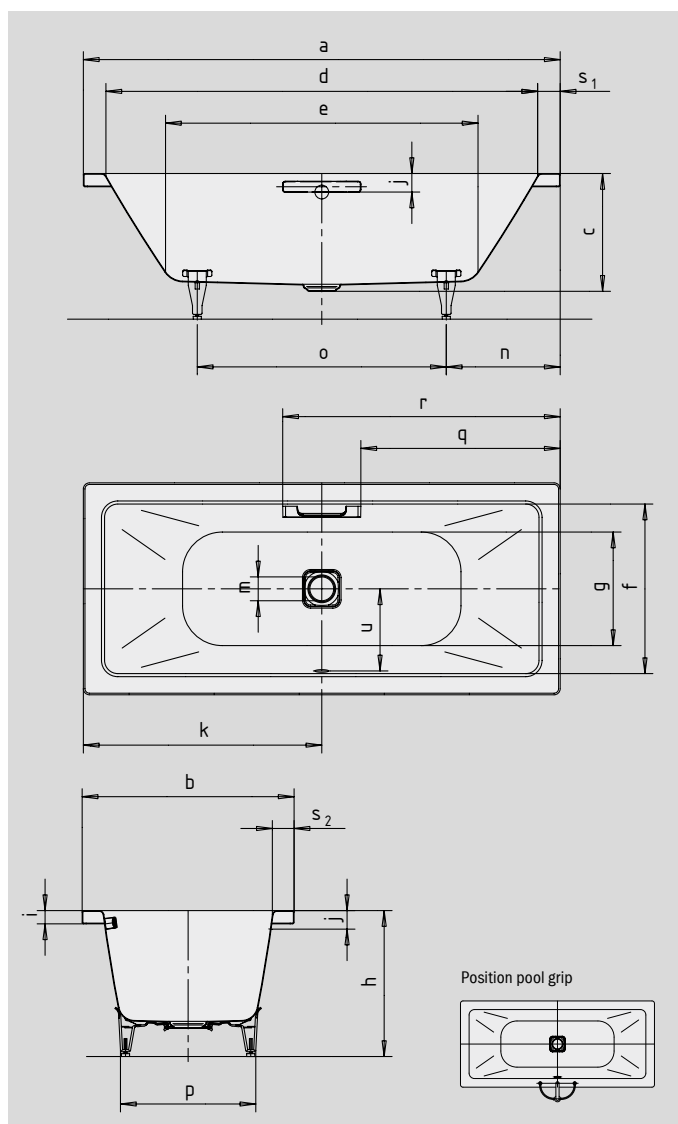

CONODUO

- straightlined, purist design
- enamelled waste cover and overflow knob integrated in the bath design
- bathing with a friend: two identical back rests and centrally positioned waste
- classic four-cornered model
- made of KALDEWEI steel enamel
- designed by Sottsass Associati
- also available in black

Similar illustration

To order the bath with pre-drilled grip holes on one side, please order model xxxx**1011**xxxx.

GRIP ELEGANT PURISM

Model No.		732	733
External length	a	1700	1800 mm
External width	b	750	800 mm
Depth	c	445	445 mm
Internal length (top)	d	1540	1640 mm
Internal length (bottom)	e	1080	1180 mm
Internal width (top)	f	590	640 mm
Internal width (bottom)	g	470	520 mm
Height with feet	h	565-600	555-590 mm
Height of rim	i	50	50 mm
Distance top edge to centre of overflow hole	j	70	70 mm
Distance bath edge to centre of drain hole	k	850	900 mm
Diameter of overflow hole	l	52	52 mm
Diameter of drain hole	m	90	90 mm
Distance foot end of bath edge to centre of foot	n	555	555 mm
Distance between the feet	o	590	690 mm
Max. width of feet	p	445	515 mm
Distance bath edge to where grip/handle starts	q	702,5	752,5 mm
Distance bath edge to where grip/handle ends	r	997,5	1047,5 mm
Width of rim (foot end; lengthwise)	s ₁ ; s ₂	80; 80	80; 80 mm
Distance between centre holes	u	285	310 mm
Water volume** in litres		122	159
Weight of the enamelled bath in kg		52	57
Anti-slip		356 x 356	404 x 404 mm
Full anti-slip		788 x 356	884 x 404 mm

Subject to technical alterations, tolerances and errors. Similar illustration.
 ** 70 litres displacement on average.

KALDEWEI