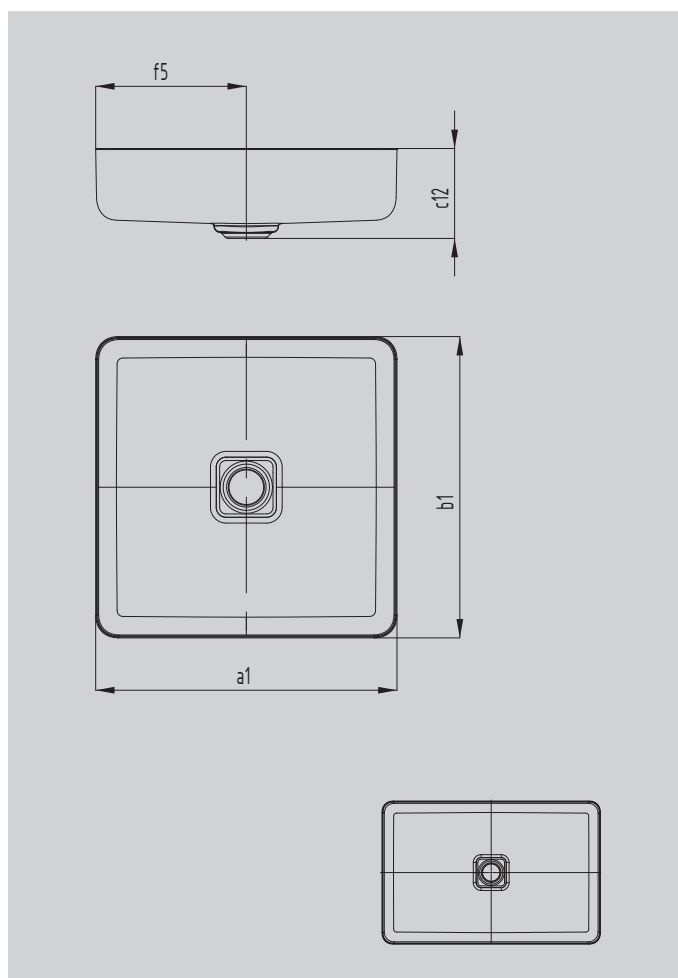

MIENA WASHBOWL

- Premium products redefine the concept of sophisticated minimalism
- Iconic in bathroom design: ideal for combination with elegant fittings
- Versatile combination with bathtubs and shower surfaces designed for a "perfect match"
- made of KALDEWEI steel enamel – resilient and durable material matched perfectly to the design
- designed by Anke Salomon

Similar illustration

| | | |
|---|----------|--------|
| Model | | 3185 |
| External length | a_1 | 580 mm |
| External width | b_1 | 380 mm |
| Distance basin surface to bottom edge of waste hole | c_{12} | 119 mm |
| Distance rear edge to centre of waste hole | f_5 | 190 mm |
| Net weight | | 8 kg |