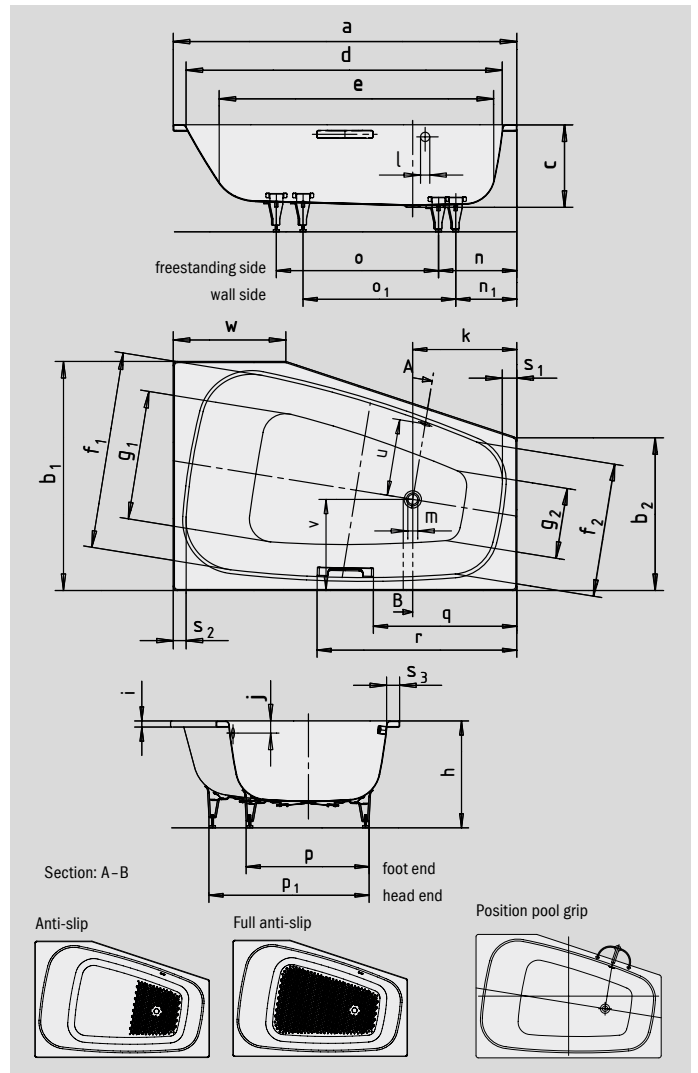

PLAZA DUO LEFT

- the spacious interior enables you to adopt a wide range of positions when bathing
- bathing with a friend: sit next to each other
- available as right or left-hand model
- made of KALDEWEI steel enamel

Similar illustration

To order the bath with pre-drilled grip holes on one side, please order model xxxx**1011**xxxx.

GRIP ELEGANT PURISM

Model No.		192
External length	a	1800 mm
External width	b ₁ ; b ₂	1200; 800 mm
Depth	c	430 mm
Internal length (top)	d	1625 mm
Internal length (bottom)	e	1410 mm
Internal width (top)	f ₁ ; f ₂	1035; 700 mm
Internal width (bottom)	g ₁ ; g ₂	738; 370 mm
Height with feet	h	552-560 mm
Height of rim	i	32 mm
Distance top edge to centre of overflow hole	j	70 mm
Distance bath edge to centre of drain hole	k	545 mm
Diameter of overflow hole	l	52 mm
Diameter of drain hole	m	52 mm
Distance foot end of bath edge to centre of foot	n; n ₁	320; 410 mm
Distance between the feet	o; o ₁	800; 850 mm
Max. width of feet	p; p ₁	600; 880 mm
Distance bath edge to where grip/handle starts	q	751,5 mm
Distance bath edge to where grip/handle ends	r	1046,5 mm
Width of rim (foot end; head end; lengthwise)	s ₁ ; s ₂ ; s ₃	74; 61; 66 mm
Distance between centre holes	u	409 mm
Distance bath (lengthwise) to drain hole	v	478 mm
Side length	w	590 mm
Water volume** in litres		273
Weight of the enamelled bath in kg		67
Anti-slip		473 x 386/562 mm
Full anti-slip		1031 x 386/700 mm

Note: The operational system may protrude on some whirl systems.
Please refer to the Technical Information for Whirl Systems for further information.
Subject to technical alterations, tolerances and errors. Similar illustration.
** 70 litres displacement on average.