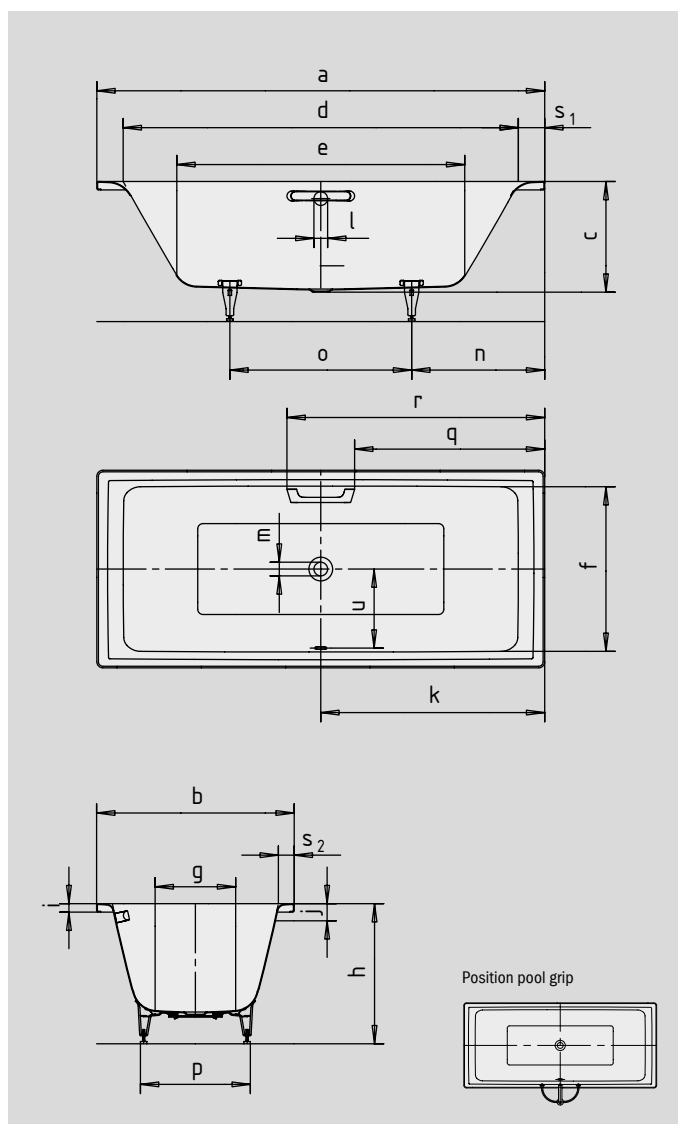

PURO DUO

- pure simplicity and unpretentious elegance are what distinguish these baths
- bathing with a friend: two identical back rests and centrally positioned waste
- classic four-cornered model
- made of KALDEWEI steel enamel

Similar illustration

To order the bath with pre-drilled grip holes on one side, please order model xxxx**1011**xxxx.

GRIP ELEGANT PURISM

Model No.		663	664	665
External length	a	1700	1800	1900 mm
External width	b	750	800	900 mm
Depth	c	420	420	420 mm
Internal length (top)	d	1500	1600	1700 mm
Internal length (bottom)	e	1020	1120	1220 mm
Internal width (top)	f	630	680	780 mm
Internal width (bottom)	g	460	510	615 mm
Height with feet	h	540-575	545-572	540-575 mm
Height of rim	i	32	32	32 mm
Distance top edge to centre of overflow hole	j	65	65	65 mm
Distance bath edge (foot) to centre of drain hole	k	850	900	950 mm
Diameter of overflow hole	l	52	52	52 mm
Diameter of drain hole	m	52	52	52 mm
Distance foot end of bath edge to centre of foot	n	545	535	585 mm
Distance between the feet	o	605	730	730 mm
Max. width of feet	p	465	510	605 mm
Distance bath edge (foot end) to where grip/handle starts	q	722	772	822 mm
Distance bath edge (foot end) to where grip/handle ends	r	978	1028	1078 mm
Width of rim (head end; lengthwise)	s ₁ ; s ₂	100; 60	100; 60	100; 60 mm
Distance between centre holes	u	305	330	380 mm
Water volume** in litres		122	165	217
Weight of the enamelled bath in kg		48	54	61
Anti-slip		348 x 348	348 x 348	348 x 348 mm
Full anti-slip		876 x 252	924 x 348	1020 x 396 mm

Subject to technical alterations, tolerances and errors. Similar illustration.
 ** 70 litres displacement on average.

KALDEWEI