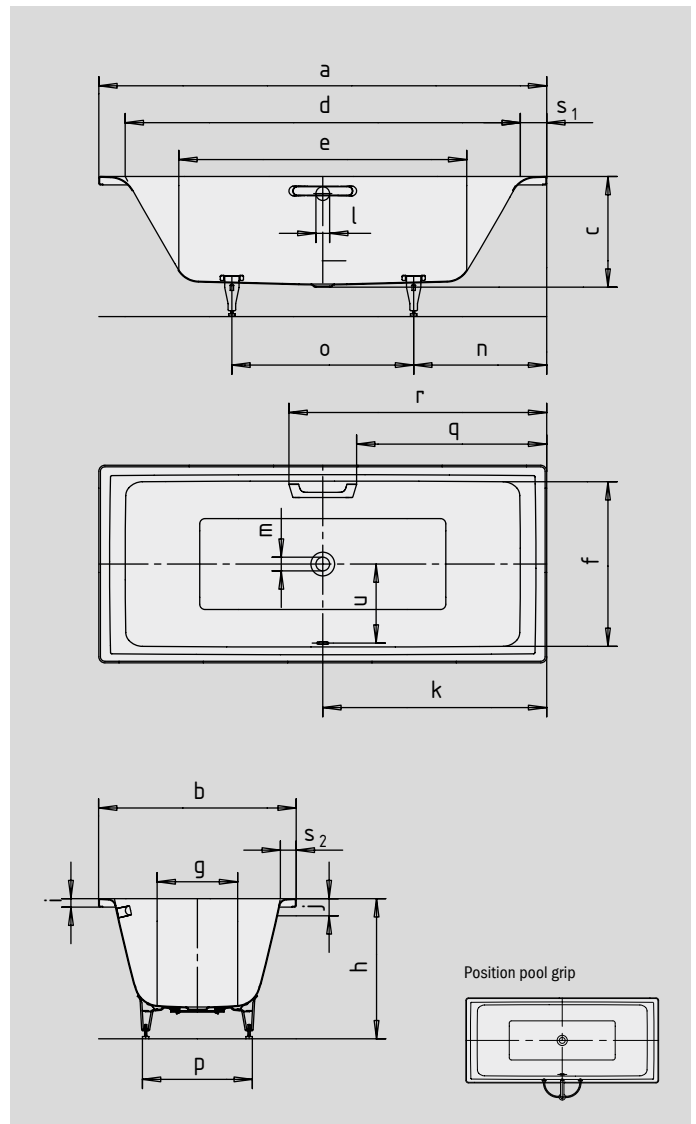

# PURO DUO

- pure simplicity and unpretentious elegance are what distinguish these baths
- bathing with a friend: two identical back rests and centrally positioned waste
- classic four-cornered model
- made of KALDEWEI steel enamel

Similar illustration

To order the bath with pre-drilled grip holes on one side, please order model xxxx**1011**xxxx.

GRIP ELEGANT PURISM

Model No.		663	664	665
External length	a	1700	1800	1900 mm
External width	b	750	800	900 mm
Depth	c	420	420	420 mm
Internal length (top)	d	1500	1600	1700 mm
<b>Internal length (bottom)</b>	<b>e</b>	<b>1020</b>	<b>1120</b>	<b>1220 mm</b>
Internal width (top)	f	630	680	780 mm
Internal width (bottom)	g	460	510	615 mm
Height with feet	h	540-575	545-572	540-575 mm
Height of rim	i	32	32	32 mm
Distance top edge to centre of overflow hole	j	65	65	65 mm
Distance bath edge (foot) to centre of drain hole	k	850	900	950 mm
Diameter of overflow hole	l	52	52	52 mm
Diameter of drain hole	m	52	52	52 mm
Distance foot end of bath edge to centre of foot	n	545	535	585 mm
Distance between the feet	o	605	730	730 mm
Max. width of feet	p	465	510	605 mm
Distance bath edge (foot end) to where grip/handle starts	q	722	772	822 mm
Distance bath edge (foot end) to where grip/handle ends	r	978	1028	1078 mm
Width of rim (head end; lengthwise)	s <sub>1</sub> ; s <sub>2</sub>	100; 60	100; 60	100; 60 mm
Distance between centre holes	u	305	330	380 mm
Water volume** in litres		122	165	217
Weight of the enamelled bath in kg		48	54	61
Anti-slip		348 x 348	348 x 348	348 x 348 mm
Full anti-slip		876 x 252	924 x 348	1020 x 396 mm

Subject to technical alterations, tolerances and errors. Similar illustration.  
 \*\* 70 litres displacement on average.

**KALDEWEI**