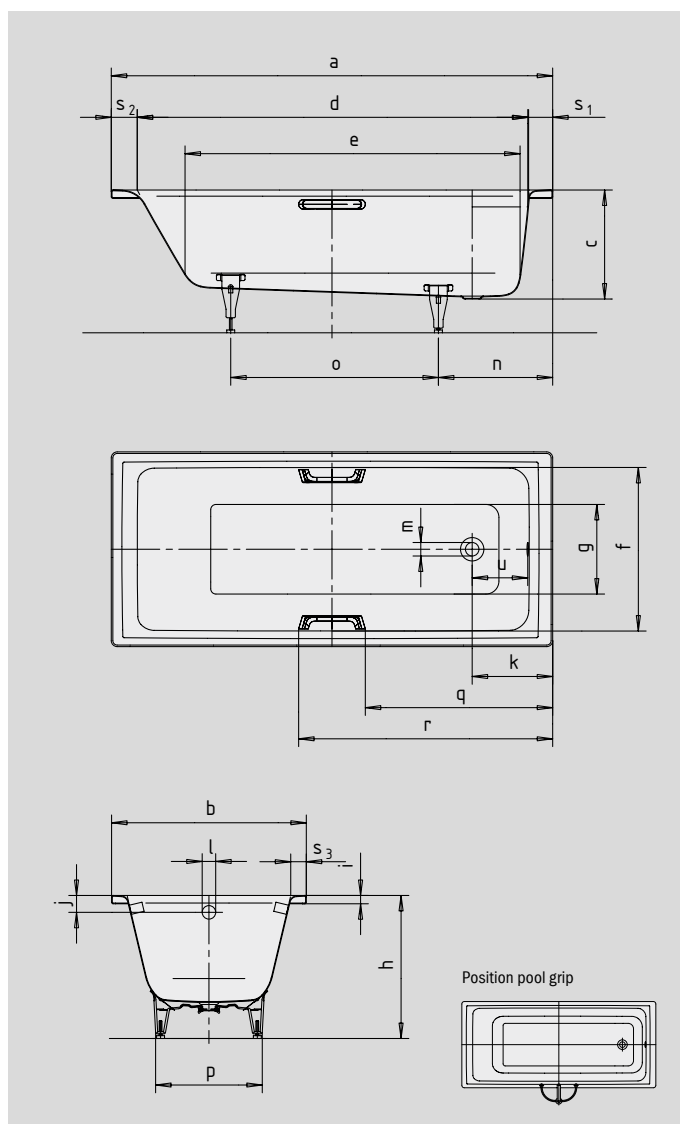

# PURO PURO STAR

- straightlined, purist design
- one-seater bath with waste at foot end
- classic four-cornered model
- made of KALDEWEI steel enamel
- model available with 2 standard tap holes without extra charge (180 mm centres)

## GRIP ELEGANT PURISM

Model No.		683	685	687	689	652	654
External length	a	1600	1600	1700	1700	1700	1700 mm
External width	b	700	700	700	700	750	750 mm
Depth	c	420	420	420	420	420	420 mm
Internal length (top)	d	1410	1410	1510	1510	1510	1510 mm
<b>Internal length (bottom)</b>	<b>e</b>	<b>1180</b>	<b>1180</b>	<b>1280</b>	<b>1280</b>	<b>1280</b>	<b>1280 mm</b>
Internal width (top)	f	580	580	580	580	620	620 mm
Internal width (bottom)	g	410	410	410	410	460	460 mm
Height with feet	h	552-572	552-572	555-565	555-565	554-568	554-568 mm
Height of rim	i	32	32	32	32	32	32 mm
Distance top edge to centre of overflow hole	j	65	65	65	65	65	65 mm
Distance bath edge (foot) to centre of drain hole	k	310	310	310	310	310	310 mm
Diameter of overflow hole	l	52	52	52	52	52	52 mm
Diameter of drain hole	m	52	52	52	52	52	52 mm
Distance foot end of bath edge to centre of foot	n	435	435	445	445	445	445 mm
Distance between the feet	o	705	705	755	755	750	750 mm
Max. width of feet	p	410	410	420	420	470	470 mm
Distance bath edge (foot end) to where grip/handle starts	q	-	671,5	-	721,5	-	721,5 mm
Distance bath edge (foot end) to where grip/handle ends	r	-	928,5	-	978,5	-	978,5 mm
Width of rim (foot end; head end; lengthwise)	s <sub>1</sub> ; s <sub>2</sub> ; s <sub>3</sub>	90; 100; 60	90; 100; 60	90; 100; 60	90; 100; 60	90; 100; 60	90; 100; 60 mm
Distance between centre holes	u	214	214	214	214	214	214 mm
Water volume** in litres		105	105	122	122	137	137
Weight of the enamelled bath in kg		46	46	49	49	51	51
Anti-slip		300 x 300	300 x 300	300 x 300	300 x 300	348 x 348	348 x 348
Full anti-slip		708 x 252	708 x 252	876 x 252	876 x 252	924 x 348	924 x 348