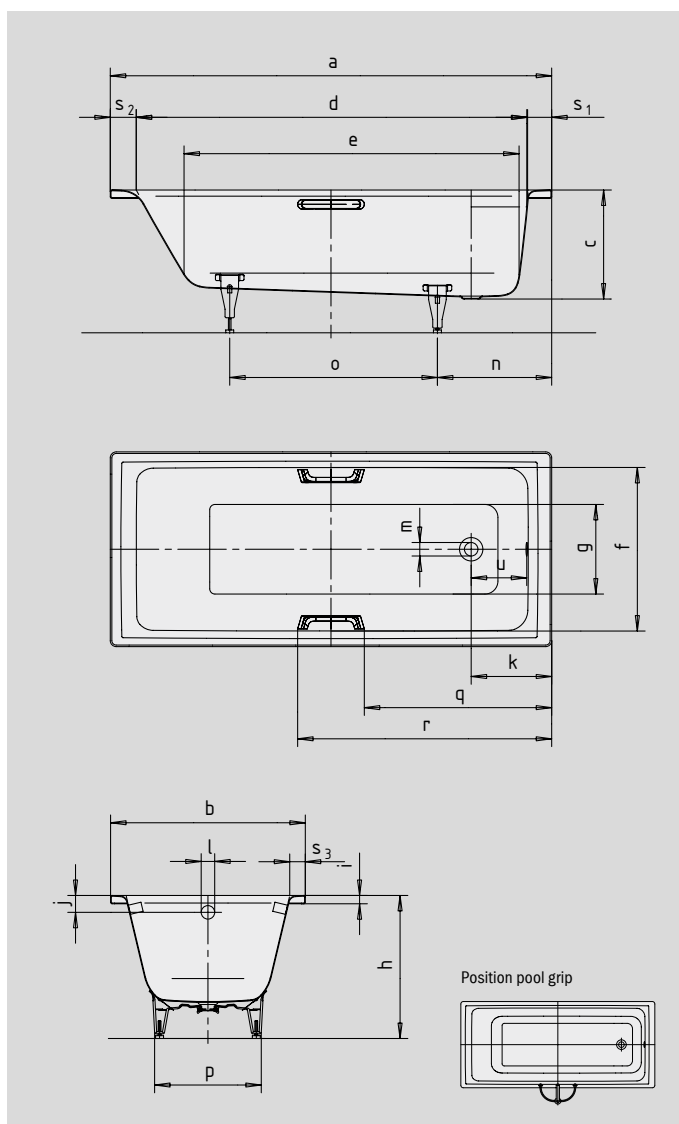

# PURO PURO STAR

- straightlined, purist design
- one-seater bath with waste at foot end
- classic four-cornered model
- made of KALDEWEI steel enamel
- model available with 2 standard tap holes without extra charge (180 mm centres)

## GRIP ELEGANT PURISM

Model No.		683	685	687	689	652	654
External length	a	1600	1600	1700	1700	1700	1700 mm
External width	b	700	700	700	700	750	750 mm
Depth	c	420	420	420	420	420	420 mm
Internal length (top)	d	1410	1410	1510	1510	1510	1510 mm
<b>Internal length (bottom)</b>	<b>e</b>	<b>1180</b>	<b>1180</b>	<b>1280</b>	<b>1280</b>	<b>1280</b>	<b>1280 mm</b>
Internal width (top)	f	580	580	580	580	620	620 mm
Internal width (bottom)	g	410	410	410	410	460	460 mm
Height with feet	h	552-572	552-572	555-565	555-565	554-568	554-568 mm
Height of rim	i	32	32	32	32	32	32 mm
Distance top edge to centre of overflow hole	j	65	65	65	65	65	65 mm
Distance bath edge (foot) to centre of drain hole	k	310	310	310	310	310	310 mm
Diameter of overflow hole	l	52	52	52	52	52	52 mm
Diameter of drain hole	m	52	52	52	52	52	52 mm
Distance foot end of bath edge to centre of foot	n	435	435	445	445	445	445 mm
Distance between the feet	o	705	705	755	755	750	750 mm
Max. width of feet	p	410	410	420	420	470	470 mm
Distance bath edge (foot end) to where grip/handle starts	q	-	671,5	-	721,5	-	721,5 mm
Distance bath edge (foot end) to where grip/handle ends	r	-	928,5	-	978,5	-	978,5 mm
Width of rim (foot end; head end; lengthwise)	s <sub>1</sub> ; s <sub>2</sub> ; s <sub>3</sub>	90; 100; 60	90; 100; 60	90; 100; 60	90; 100; 60	90; 100; 60	90; 100; 60 mm
Distance between centre holes	u	214	214	214	214	214	214 mm
Water volume** in litres		105	105	122	122	137	137
Weight of the enamelled bath in kg		46	46	49	49	51	51
Anti-slip		300 x 300	300 x 300	300 x 300	300 x 300	348 x 348	348 x 348
Full anti-slip		708 x 252	708 x 252	876 x 252	876 x 252	924 x 348	924 x 348