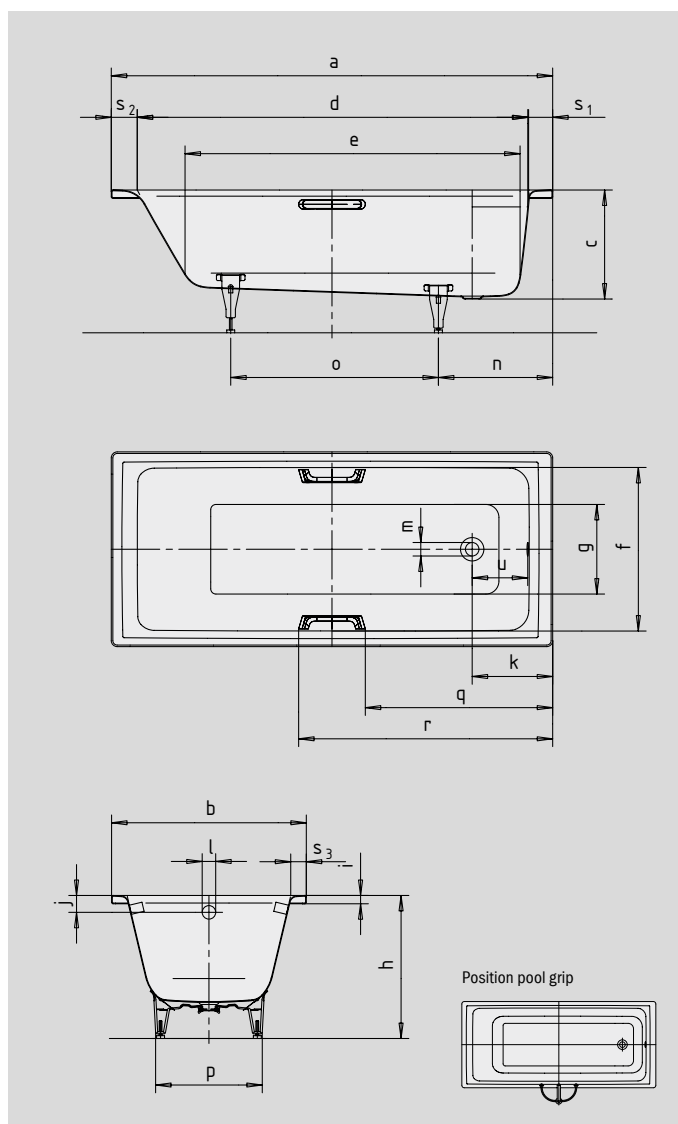

PURO PURO STAR

- straightlined, purist design
- one-seater bath with waste at foot end
- classic four-cornered model
- made of KALDEWEI steel enamel
- model available with 2 standard tap holes without extra charge (180 mm centres)

Similar illustration

GRIP ELEGANT PURISM

Model No.		683	685	687	689	652	654
External length	a	1600	1600	1700	1700	1700	1700 mm
External width	b	700	700	700	700	750	750 mm
Depth	c	420	420	420	420	420	420 mm
Internal length (top)	d	1410	1410	1510	1510	1510	1510 mm
Internal length (bottom)	e	1180	1180	1280	1280	1280	1280 mm
Internal width (top)	f	580	580	580	580	620	620 mm
Internal width (bottom)	g	410	410	410	410	460	460 mm
Height with feet	h	552-572	552-572	555-565	555-565	554-568	554-568 mm
Height of rim	i	32	32	32	32	32	32 mm
Distance top edge to centre of overflow hole	j	65	65	65	65	65	65 mm
Distance bath edge (foot) to centre of drain hole	k	310	310	310	310	310	310 mm
Diameter of overflow hole	l	52	52	52	52	52	52 mm
Diameter of drain hole	m	52	52	52	52	52	52 mm
Distance foot end of bath edge to centre of foot	n	435	435	445	445	445	445 mm
Distance between the feet	o	705	705	755	755	750	750 mm
Max. width of feet	p	410	410	420	420	470	470 mm
Distance bath edge (foot end) to where grip/handle starts	q	-	671,5	-	721,5	-	721,5 mm
Distance bath edge (foot end) to where grip/handle ends	r	-	928,5	-	978,5	-	978,5 mm
Width of rim (foot end; head end; lengthwise)	s ₁ ; s ₂ ; s ₃	90; 100; 60	90; 100; 60	90; 100; 60	90; 100; 60	90; 100; 60	90; 100; 60 mm
Distance between centre holes	u	214	214	214	214	214	214 mm
Water volume** in litres		105	105	122	122	137	137
Weight of the enamelled bath in kg		46	46	49	49	51	51
Anti-slip		300 x 300	300 x 300	300 x 300	300 x 300	348 x 348	348 x 348
Full anti-slip		708 x 252	708 x 252	876 x 252	876 x 252	924 x 348	924 x 348

Subject to technical alterations, tolerances and errors. Similar illustration.
** 70 litres displacement on average.

KALDEWEI