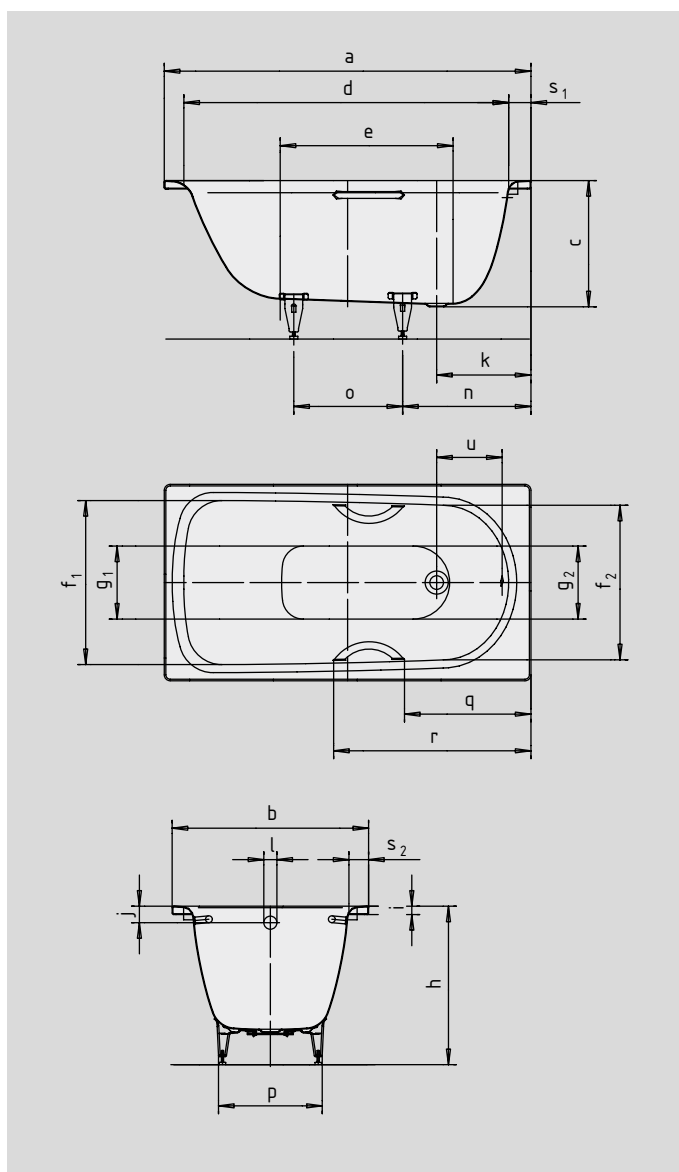

SANIFORM PLUS

SANIFORM PLUS STAR

- one-seater bath with waste at foot end
- classic four-cornered model
- made of KALDEWEI steel enamel
- also available with grips
- model available with 2 standard tap holes without extra charge (180 mm centres)

Similar illustration

Model No.		366/344	367/345
External length	a	1400	1600 mm
External width	b	750	750 mm
Depth	c	480	480 mm
Internal length (top)	d	1240	1440 mm
Internal length (bottom)	e	645	844 mm
Internal width (top)	f ₁ ; f ₂	620; 590	620; 590 mm
Internal width (bottom)	g ₁ ; g ₂	280; 280	280; 280 mm
Height with feet	h	615-635	615-635 mm
Height of rim	i	32	32 mm
Distance top edge to centre of overflow hole	j	65	65 mm
Distance bath edge to centre of drain hole	k	360	360 mm
Diameter of overflow hole	l	52	52 mm
Diameter of drain hole	m	52	52 mm
Distance foot end of bath edge to centre of foot	n	470	480 mm
Distance between the feet	o	415	605 mm
Max. width of feet	p	430	430 mm
Distance bath edge (foot end) to where grip/handle starts (Mod. 344/345)	q	484,5	584,5 mm
Distance bath edge (foot end) to where grip/handle ends (Mod. 344/345)	r	758,5	858,5 mm
Width of rim (foot end; lengthwise)	s ₁ ; s ₂	80; 85	80; 85 mm
Distance between centre holes	u	268	267 mm
Water volume** in litres		110	140
Weight of the enamelled bath in kg		42	49
Anti-slip		∅ 288	∅ 288 mm
Full anti-slip		600 x 220	600 x 220 mm

Subject to technical alterations, tolerances and errors. Similar illustration.
 ** 70 litres displacement on average.

KALDEWEI