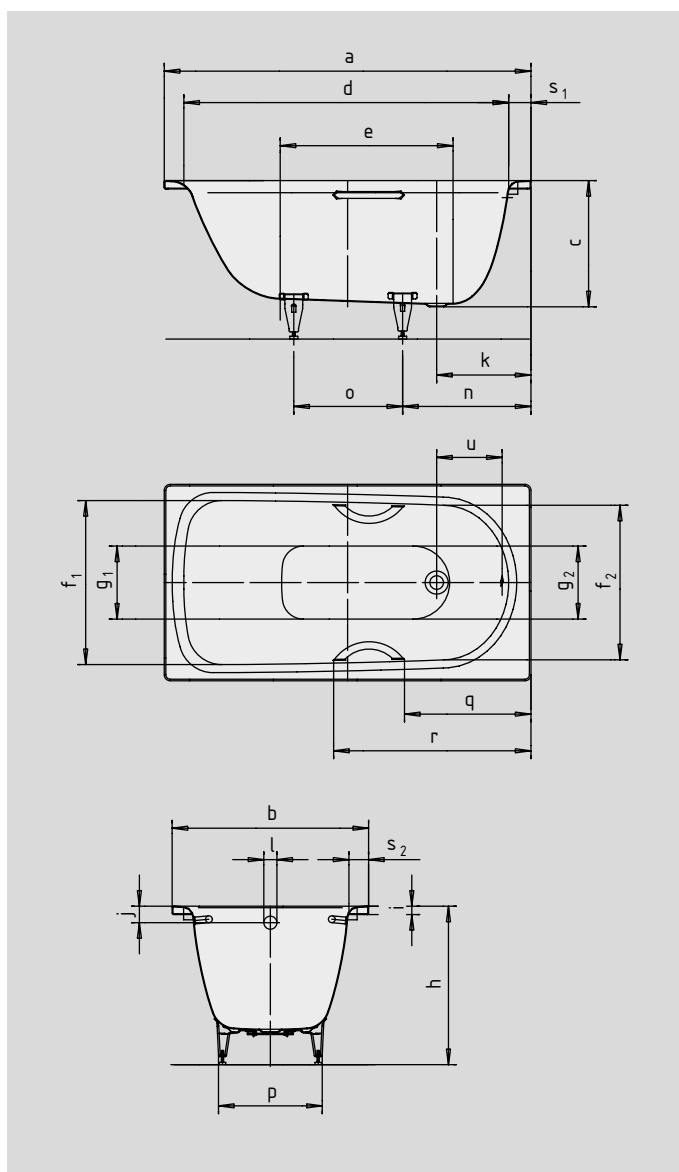

## SANIFORM PLUS STAR

- one-seater bath with waste at foot end
- classic four-cornered model
- made of KALDEWEI steel enamel
- also available with grips
- model available with 2 standard tap holes without extra charge (180 mm centres)

Similar illustration

Model No.		366/344	367/345
External length	a	1400	1600 mm
External width	b	750	750 mm
Depth	c	480	480 mm
Internal length (top)	d	1240	1440 mm
<b>Internal length (bottom)</b>	<b>e</b>	<b>645</b>	<b>844 mm</b>
Internal width (top)	f <sub>1</sub> ; f <sub>2</sub>	620; 590	620; 590 mm
Internal width (bottom)	g <sub>1</sub> ; g <sub>2</sub>	280; 280	280; 280 mm
Height with feet	h	615-635	615-635 mm
Height of rim	i	32	32 mm
Distance top edge to centre of overflow hole	j	65	65 mm
Distance bath edge to centre of drain hole	k	360	360 mm
Diameter of overflow hole	l	52	52 mm
Diameter of drain hole	m	52	52 mm
Distance foot end of bath edge to centre of foot	n	470	480 mm
Distance between the feet	o	415	605 mm
Max. width of feet	p	430	430 mm
Distance bath edge (foot end) to where grip/handle starts (Mod. 344/345)	q	484,5	584,5 mm
Distance bath edge (foot end) to where grip/handle ends (Mod. 344/345)	r	758,5	858,5 mm
Width of rim (foot end; lengthwise)	s <sub>1</sub> ; s <sub>2</sub>	80; 85	80; 85 mm
Distance between centre holes	u	268	267 mm
Water volume** in litres		110	140
Weight of the enamelled bath in kg		42	49
Anti-slip		∅ 288	∅ 288 mm
Full anti-slip		600 x 220	600 x 220 mm

Subject to technical alterations, tolerances and errors. Similar illustration.  
 \*\* 70 litres displacement on average.

**KALDEWEI**