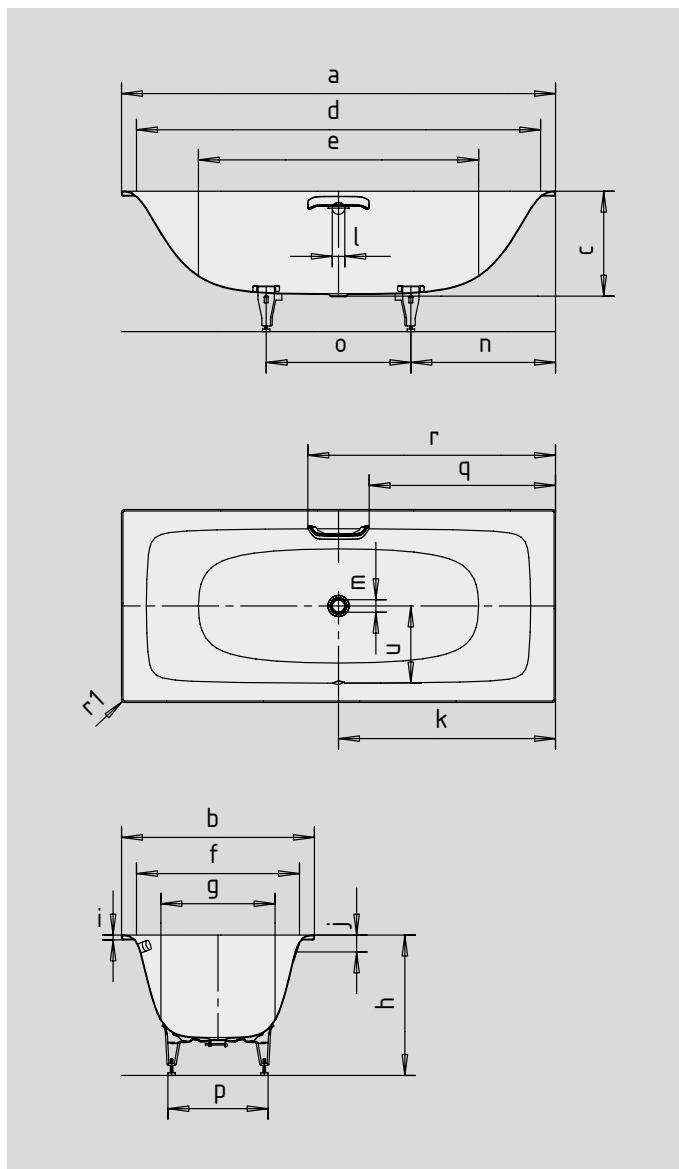

SILENIO

- flowing form integrates harmoniously in your bathroom
- its ergonomically fluid interior is designed for relaxed bathing
- versatile for any installation situation
- also available with grip on one side
- bathing à deux: two identical backrests and central waste
- made of KALDEWEI steel enamel
- designed by Anke Salomon

Similar illustrations

GRIP DISCREET OPULENCE

Model No.		674	676	678
External length	a	1700	1800	1900 mm
External width	b	750	800	900 mm
Depth	c	410	435	435 mm
Internal length (top)	d	1576	1676	1776 mm
Internal length (bottom)	e	1112	1162	1262 mm
Internal width (top)	f	626	676	776 mm
Internal width (bottom)	g	423	473	537 mm
Height of bath	h	544-583	570-605	565-602 mm
Height of rim	i	20	20	20 mm
Distance top edge to centre of overflow hole	j	70	70	70 mm
Distance bath edge to centre of drain hole	k	850	900	950 mm
Diameter of overflow hole	l	52	52	52 mm
Diameter of drain hole	m	52	52	52 mm
Distance foot end of bath edge to centre of foot	n	566	595	591 mm
Distance between the feet	o	568	610	718 mm
Max. width of feet	p	340	360	430 mm
Distance bath edge to where grip/handle starts	q	722	772	822 mm
Distance bath edge to where grip/handle ends	r	978	1028	1078 mm
Radius	r ₁	12	12	12 mm
Distance between centre holes	u	293	320	362 mm
Water volume** in litres		96	140	188
Weight of the enamelled bath in kg		48	54	61
Full anti-slip		780 x 252	828 x 300	924 x 348 mm

Subject to technical alterations, tolerances and errors. Similar illustrations.
 ** 70 litres displacement on average.

KALDEWEI