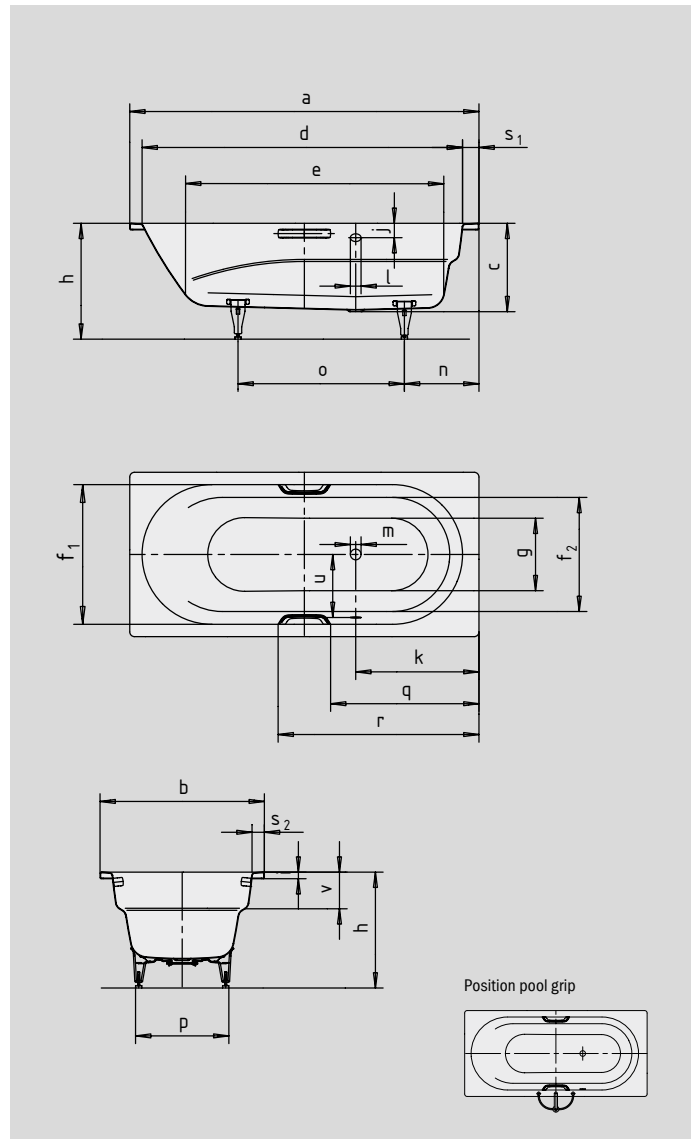

## VAIO STAR

- one-seater bath with side overflow and integrated arm rests
- classic four-cornered model
- made of KALDEWEI steel enamel
- also available with grips
- model available with 2 standard tap holes without extra charge (180 mm centres)

Similar illustration

To order the bath with opposite overflow, please order model xxx2300xxx.

Grip DISCREET OPULENCE

Model No.		960 / 961
External length	a	1700 mm
External width	b	800 mm
Depth	c	430 mm
Internal length (top)	d	1560 mm
<b>Internal length (bottom)</b>	<b>e</b>	<b>1255 mm</b>
Internal width (top)	f <sub>1</sub> ; f <sub>2</sub>	680; 555 mm
Internal width (bottom)	g	496 mm
Height with feet	h	555-590 mm
Height of rim	i	32 mm
Distance top edge to centre of overflow hole	j	70 mm
Distance bath edge to centre of drain hole	k	600 mm
Diameter of overflow hole	l	52 mm
Diameter of drain hole	m	52 mm
Distance foot end of bath edge to centre of foot	n	443 mm
Distance between the feet	o	670 mm
Max. width of feet	p	445 mm
Distance bath edge (foot end) to where grip/handle starts (Mod. 961)	q	722 mm
Distance bath edge (foot end) to where grip/handle ends (Mod. 961)	r	978 mm
Width of rim (foot end; lengthwise)	s <sub>1</sub> ; s <sub>2</sub>	80; 60 mm
Distance between centre holes	u	332 mm
Armrest depth	v	180 mm
Water volume** in litres		145
Weight of the enamelled bath in kg		50
Anti-slip		∅ 435 mm
Full anti-slip		900 x 300 mm

Subject to technical alterations, tolerances and errors. Similar illustration.  
 \*\* 70 litres displacement on average.

**KALDEWEI**