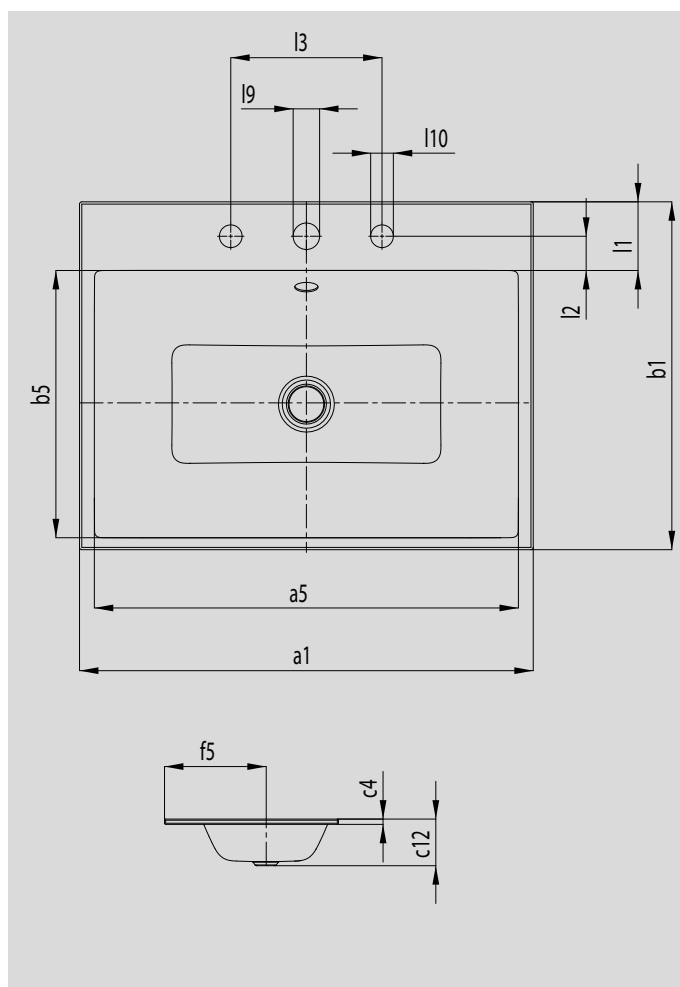

PURO BUILT-IN WASHBASIN

- elegant rectangular washbasin in a classically minimalist design
- reduced precise edges
- very generous interior dimensions
- clean and timeless lines – immortalised in long-lasting KALDEWEI steel enamel
- harmonises perfectly with the PURO bath series
- designed by Anke Salomon

Similar illustrations

Model No.		3150	3151	3152	3169
External length	a1	460	600	900	1200 mm
Internal length	a5	421	561	860	1159,5 mm
External width	b1	460	460	460	460 mm
Internal width	b5	354	354	354	354 mm
Height of rim	c4	14	14	14	14 mm
Distance basin surface to bottom edge of waste hole	c12	115	125	125	125 mm
Distance outer edge to centre of waste hole	f5	267,5	267,5	267,5	267,5 mm
Depth of tap deck	l1	90,5	90,5	90,5	90,5 mm
Distance tap holes to edge	l2	45	45	45	45 mm
Distance of tap holes	l3	200	200	200	200 mm
Diameter of centre tap hole	l9	35	35	35	35 mm
Diameter of outside tap holes (3 tap holes only)	l10	30	30	30	30 mm
Weight of the enamelled washbasin in kg		5,5	6,7	9,8	20,77