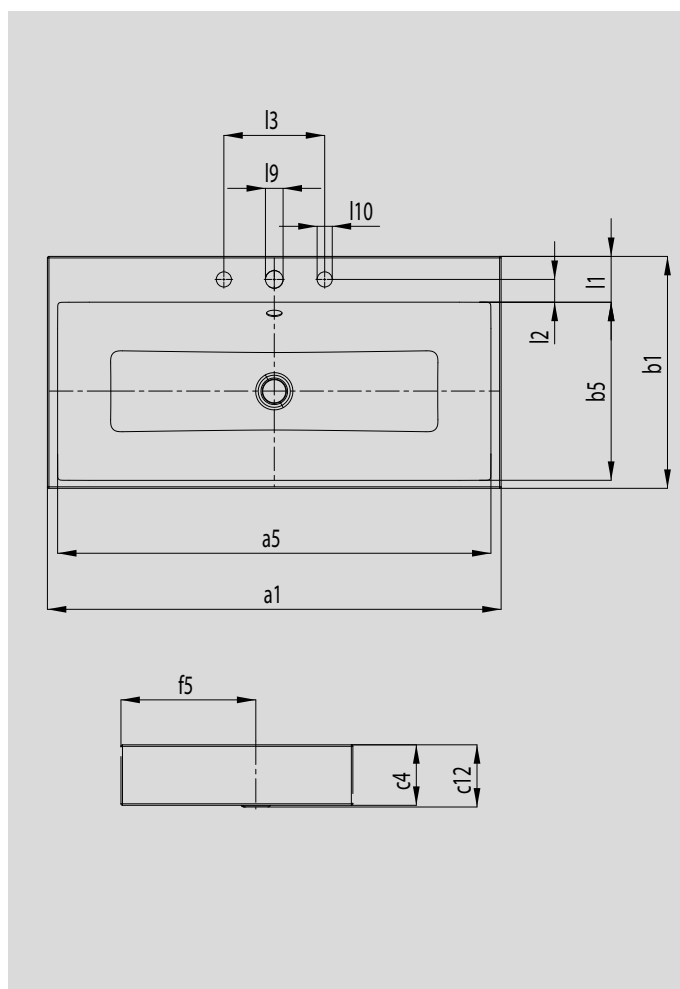

PURO COUNTERTOP WASHBASIN

(HEIGHT OF RIM 120 MM)

- elegant rectangular washbasin in a classically minimalist design
- reduced precise edges
- very generous interior dimensions
- clean and timeless lines – immortalised in long-lasting KALDEWEI steel enamel
- harmonises perfectly with the PURO bath series
- designed by Anke Salomon

Similar illustrations

Model No.		3156	3157	3158	3168
External length	a1	460	600	900	1200 mm
Internal length	a5	421	561	860	1159,5 mm
External width	b1	460	460	460	460 mm
Internal width	b5	354	354	354	354 mm
Height of rim	c4	120	120	120	120 mm
Distance basin surface to bottom edge of waste hole	c12	115	125	125	125 mm
Distance outer edge to centre of waste hole	f5	267,5	267,5	267,5	267,5 mm
Depth of tap deck	l1	90,5	90,5	90,5	90,5 mm
Distance tap holes to edge	l2	45	45	45	45 mm
Distance of tap holes	l3	200	200	200	200 mm
Diameter of centre tap hole	l9	35	35	35	35 mm
Diameter of outside tap holes (3 tap holes only)	l10	30	30	30	30 mm
Weight of the enamelled washbasin in kg		10,6	12,7	17,1	22,81