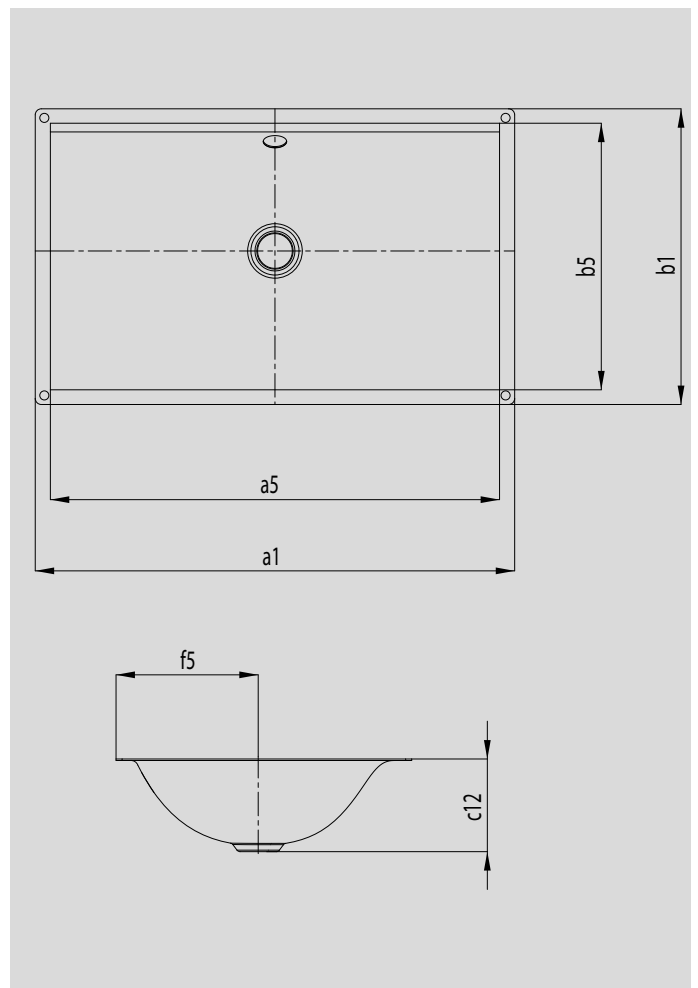

# SILENIO UNDERCOUNTER WASHBASIN

- fluid and sensually modern design all at once
- optimum comfort through generous dimensioning of the washbasin
- soft, organic interior shape
- geometry allows fittings with short spout leaving ample space for washing
- together with the SILENIO bath and SCONA shower surface, they form a perfect bathroom fitted out entirely with steel enamel
- designed by Anke Salomon

Similar illustrations

Model No.		3047	3048
External length	a1	634	934 mm
Internal length	a5	594	894 mm
External width	b1	391	391 mm
Internal width	b5	352,5	352,5 mm
Distance basin surface to bottom edge of waste hole	c12	123	123 mm
Distance outer edge to centre of waste hole	f5	188	188 mm
Weight of the enamelled washbasin in kg		7,2	10