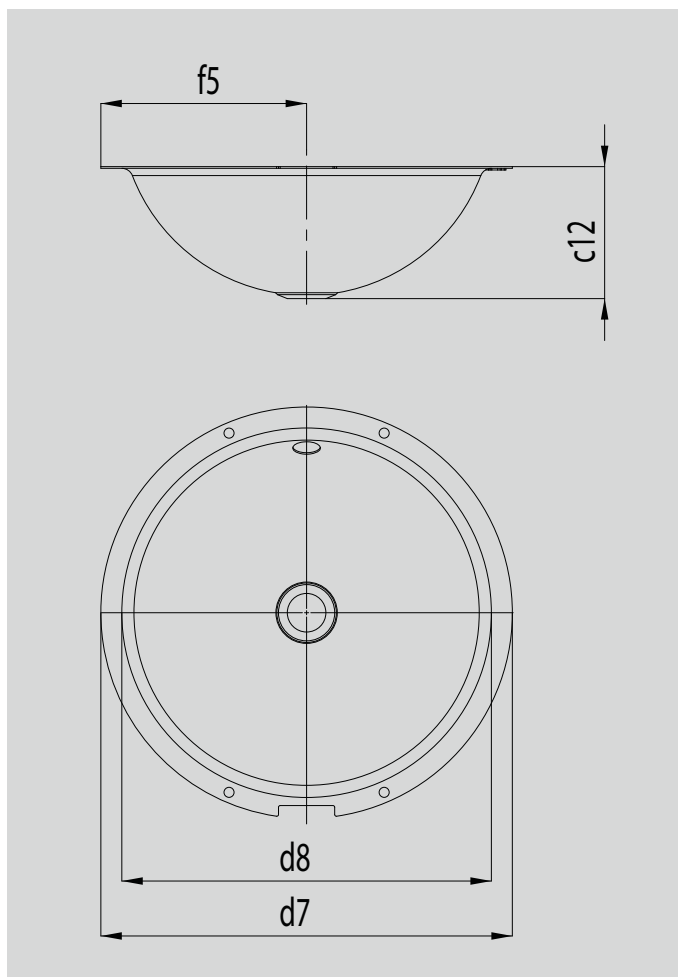

CLASSIC UNDERCOUNTER WASHBASIN

- elegant and timeless design
- flowing interior shape allows simple and effective unity with your chosen vanity unit or console
- maximised space is achieved for your bathroom accessories and fittings
- perfect match with CLASSIC range
- made of KALDEWEI steel enamel

Similar illustration

Model		3182	3183
Distance basin surface to bottom edge of waste hole	c_{12}	157	137 mm
External diameter	d_7	491	432 mm
inner diameter top	d_8	420	360 mm
Distance rear edge to centre of waste hole	f_5	246	216 mm
Net weight		7	7 kg