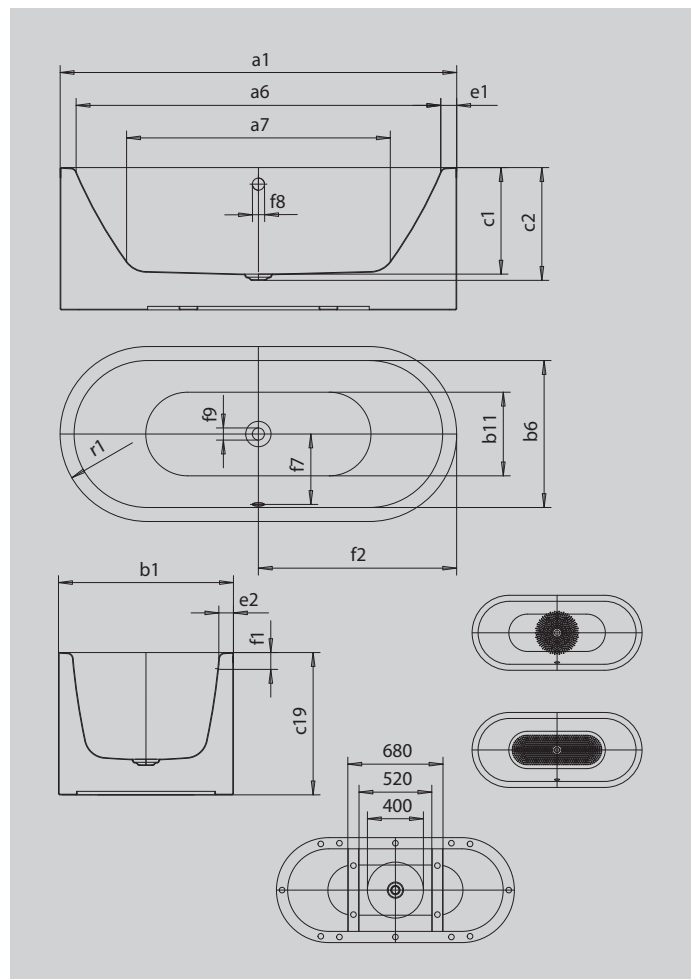

MEISTERSTÜCK CENTRO DUO OVAL

- freestanding bath made of superior steel enamel
- with exclusive easy-clean finish
- pure simplicity and unpretentious elegance are what distinguish these baths
- the moulded panel emphasises the high design standard and enables the bath to be free-standing
- enamelled waste cover and overflow knob integrated in the bath design (also available with filling function)
- bathing with a friend: two identical back rests and centrally positioned waste
- made of KALDEWEI steel enamel

Similar illustration

Model		1128
External length	a_1	1800 mm
Internal length (top)	a_6	1680 mm
Internal length (bottom)	a_7	1230 mm
External width	b_1	800 mm
Internal width (top)	b_6	680 mm
Internal width (bottom)	b_{11}	560 mm
Depth inside	c_1	460 mm
Depth incl. waste hole	c_2	485 mm
Height of bath	c_{19}	610 mm
Width of rim (foot end; long side)	$e_1; e_2$	60; 60 mm
Distance top edge to centre of overflow hole	f_1	70 mm
Distance bath edge to centre of waste hole	f_2	900 mm
Distance centre of waste hole to centre of overflow hole	f_7	332 mm
Diameter of overflow hole	f_8	Ø 52 mm
Diameter of waste hole	f_9	Ø 52 mm
External radius	r_1	400 mm
Fill fitting connection		3/4"
Waste connection diameter		Ø 40/50
Water volume		195 l
Net weight		139 kg
Diameter of anti-slip		Ø 435 mm
Full anti-slip		900 x 300 mm