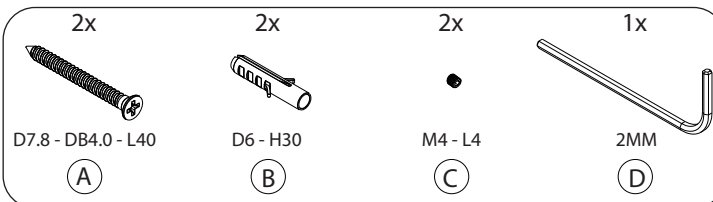

FROST

DENMARK

Bavne Allé 32
DK-8370 Hadsten
+45 8761 0032
info@frost.dk

www.frost.dk

HOOK 6 N1901-1

Brushed

Polished

Polished Copper

Polished Gold

Matt Black

Matt White

Brushed Copper

Brushed Gold

Brushed Black

HOOK 6L N1901-2

Brushed

Polished

Polished Copper

Polished Gold

Matt Black

Matt White

Brushed Copper

Brushed Gold

Brushed Black

HOOK 6