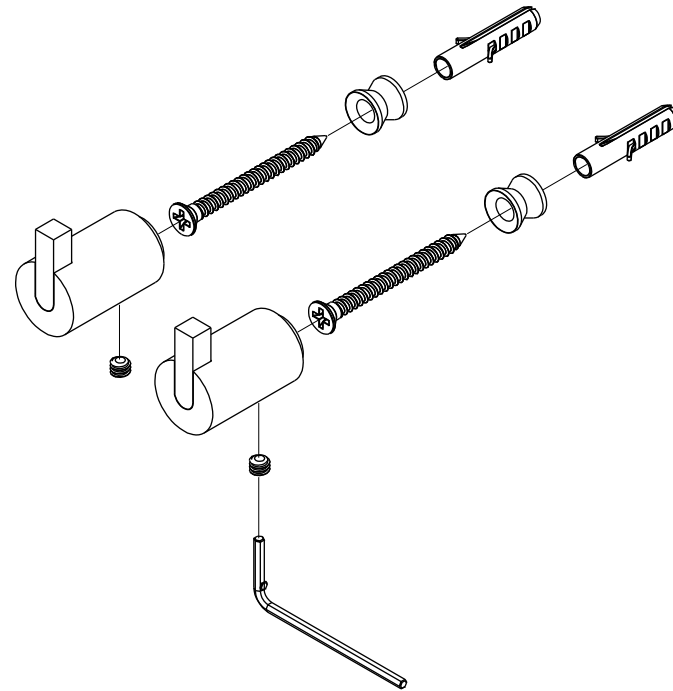

FROST

DENMARK

Bavne Allé 32
DK-8370 Hadsten
+45 8761 0032
info@frost.dk

www.frost.dk

HOOK 6 N1901-1

Brushed

Polished

Polished Copper

Polished Gold

Matt Black

Matt White

Brushed Copper

Brushed Gold

Brushed Black

HOOK 6L N1901-2

Brushed

Polished

Polished Copper

Polished Gold

Matt Black

Matt White

Brushed Copper

Brushed Gold

Brushed Black

HOOK 6