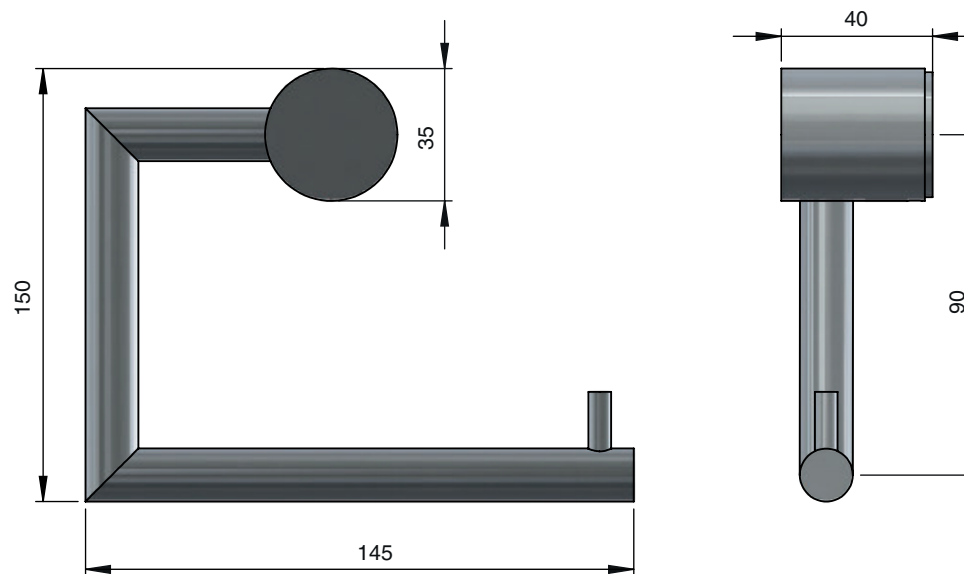

Cleaning and maintenance

Stainless steel surfaces should be cleaned with a microfibre cloth, glass cleaner or other non abrasive and gentle agents.

Attention:

Never use solvents or aggressive household cleaners like bleach, acids (e.g. descalers) or ammonia-based bathroom cleaner to clean the product. Steel wool and hard brushes can permanently damage the surface of the steel.