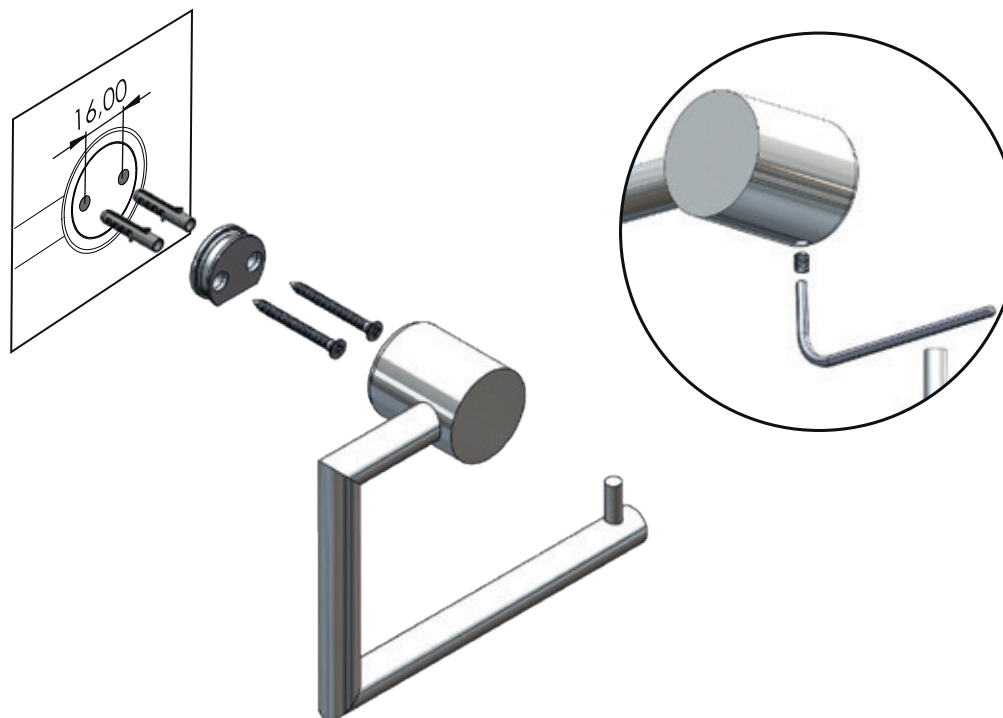

Cleaning and maintenance

Stainless steel surfaces should be cleaned with a microfibre cloth, glass cleaner or other non abrasive and gentle agents.

Attention:

Never use solvents or aggressive household cleaners like bleach, acids (e.g. descalers) or ammonia-based bathroom cleaner to clean the product. Steel wool and hard brushes can permanently damage the surface of the steel.