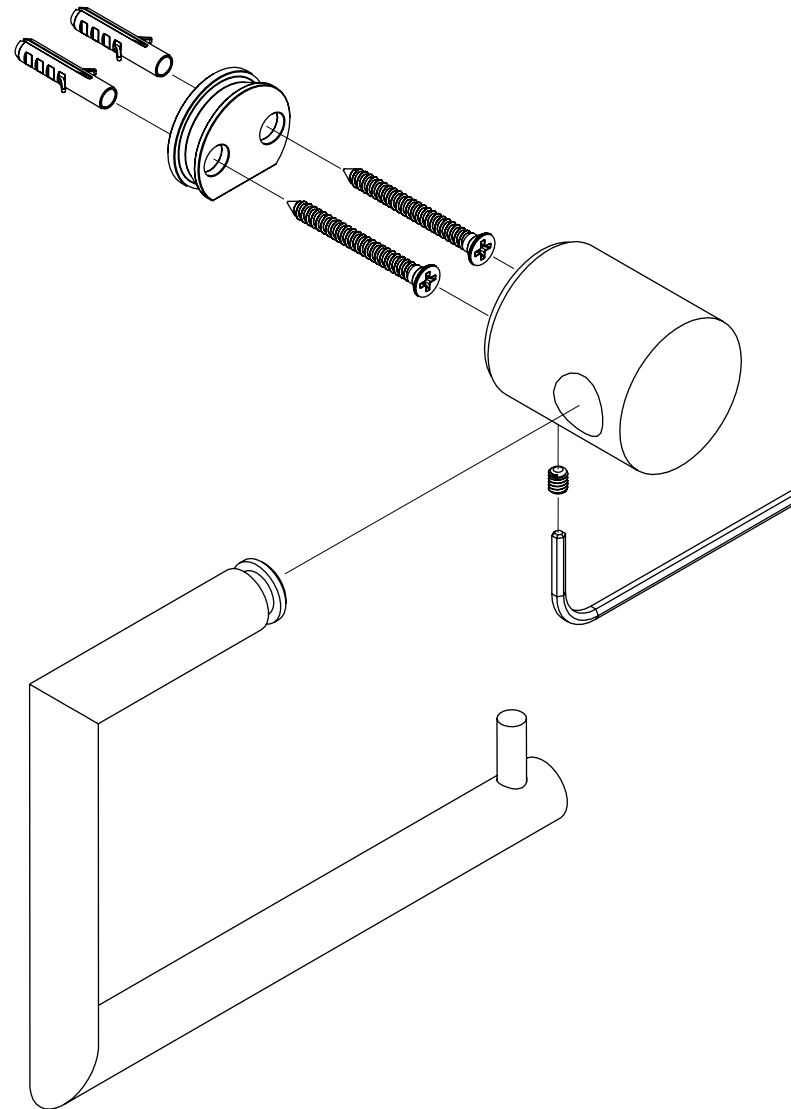

Polished Gold

Brushed Gold

Matt Black

Brushed Black

Matt White

TOILET ROLL HOLDER 1

2x

D6 - H30

(A)

2x

D7.8 - DB4.0 - L40

(B)

1x

M5 - P0.8 - L8

(D)

1x

2,5MM

(E)