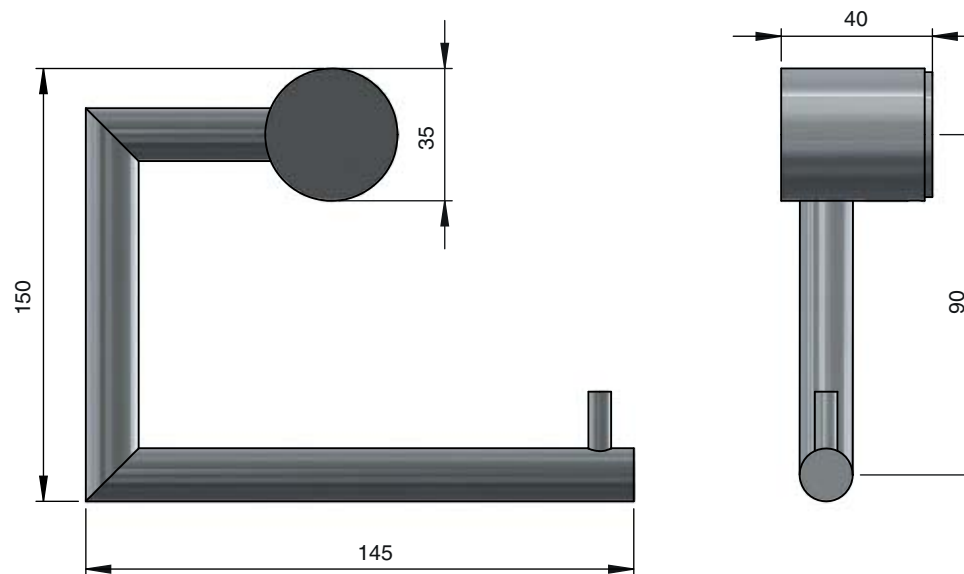

Cleaning and maintenance

Stainless steel surfaces should be cleaned with a microfibre cloth, glass cleaner or other non abrasive and gentle agents.

Attention:

Never use solvents or aggressive household cleaners like bleach, acids (e.g. descalers) or ammonia-based bathroom cleaner to clean the product. Steel wool and hard brushes can permanently damage the surface of the steel.