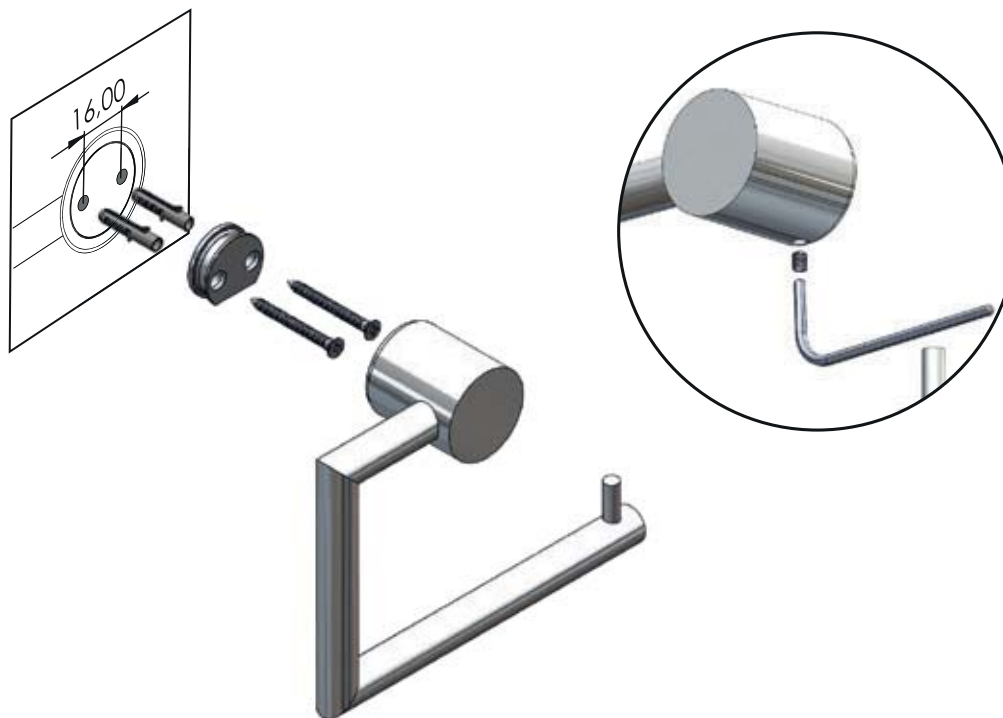

Cleaning and maintenance

Stainless steel surfaces should be cleaned with a microfibre cloth, glass cleaner or other non abrasive and gentle agents.

Attention:

Never use solvents or aggressive household cleaners like bleach, acids (e.g. descalers) or ammonia-based bathroom cleaner to clean the product. Steel wool and hard brushes can permanently damage the surface of the steel.