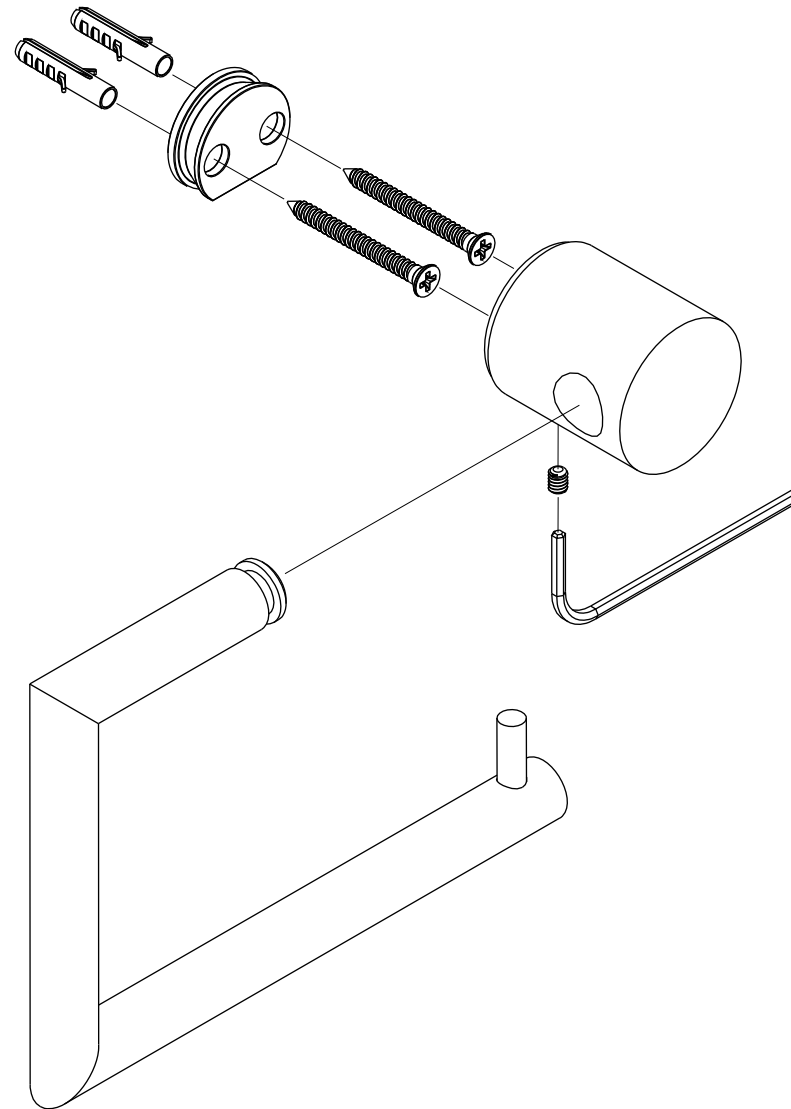

Polished Gold

Brushed Gold

Matt Black

Brushed Black

Matt White

TOILET ROLL HOLDER 1

2x

D6 - H30

(A)

2x

D7.8 - DB4.0 - L40

(B)

1x

M5 - P0.8 - L8

(D)

1x

2,5MM

(E)