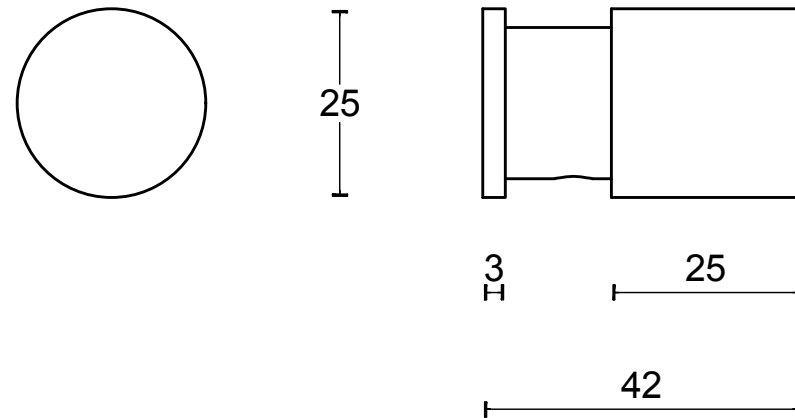

ONE PB25 set of two hooks satin black

Productgroup:	hooks bathware
Collection:	ONE by PIET BOON
Designer:	Piet Boon
Finish:	satin black RAL9004
Unit:	set
Article code:	2706A010NMXX0

PB25

set of two hooks
stainless steel AISI 316