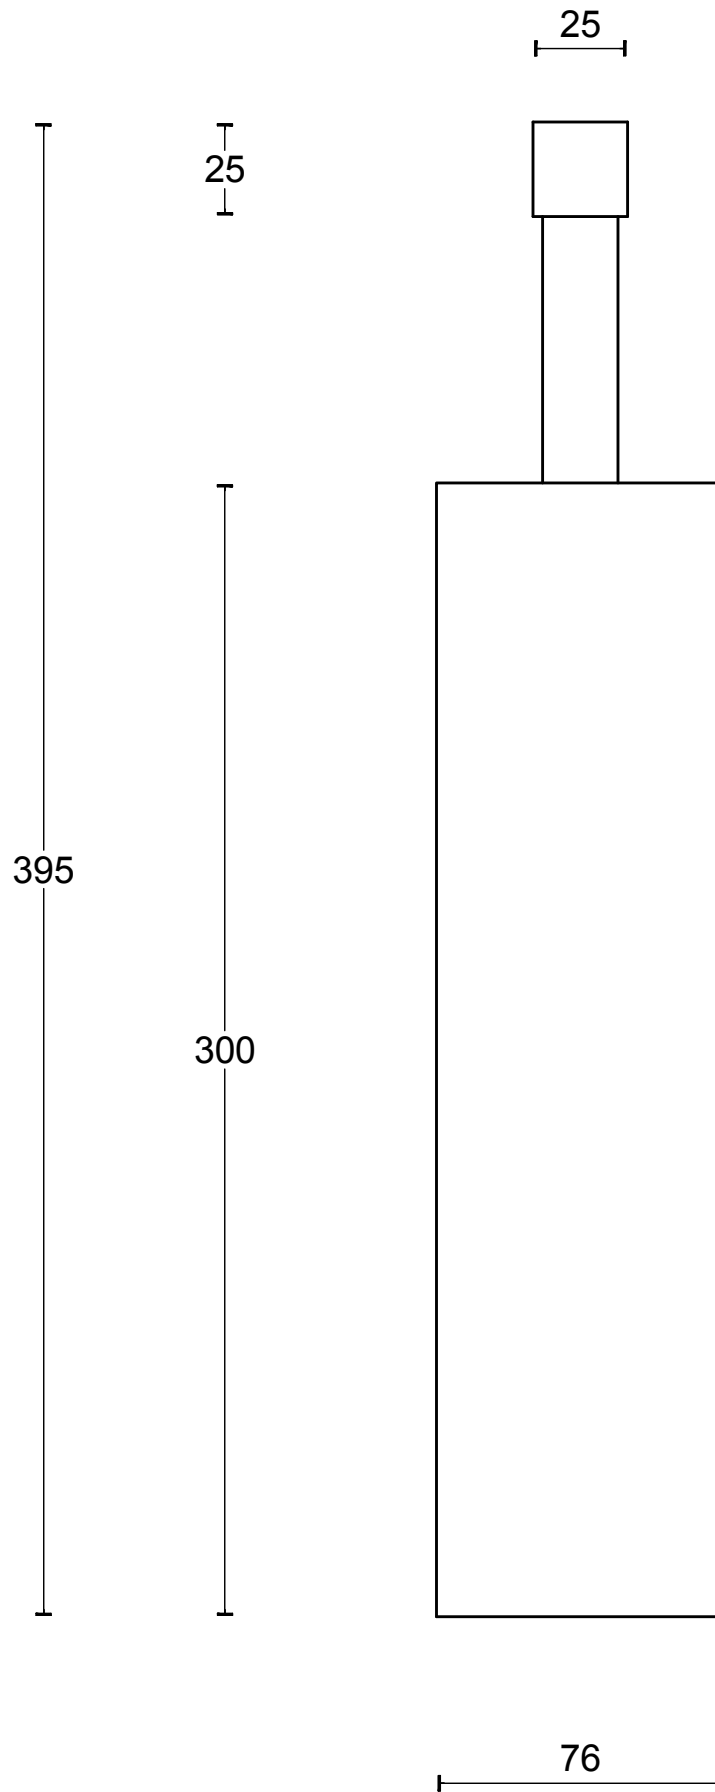

ONE PB300 toiletbrush holder free standing satin black

Productgroup: toiletbrush holders
Collection: ONE by PIET BOON
Designer: Piet Boon
Finish: satin black RAL9004
Unit: piece
Article code: 2706A032NMXXL

PB300

toilet brush holder
free standing
stainless steel AISI 316

FORMANI [®]		Part number:	
		Description: PB300	
Doc no.: 2706A032 PB300 V02.dwg	Creation date: 4-9-2017	Format: A3	
Drawn by: Christian Brimbois	FORMANI HOLLAND B.V. EUROPALAAN 12 6199 AB MAASTRICHT-AIRPORT NL T +31 (0)43 308 90 00 INFO@FORMANI.COM FORMANI.COM		