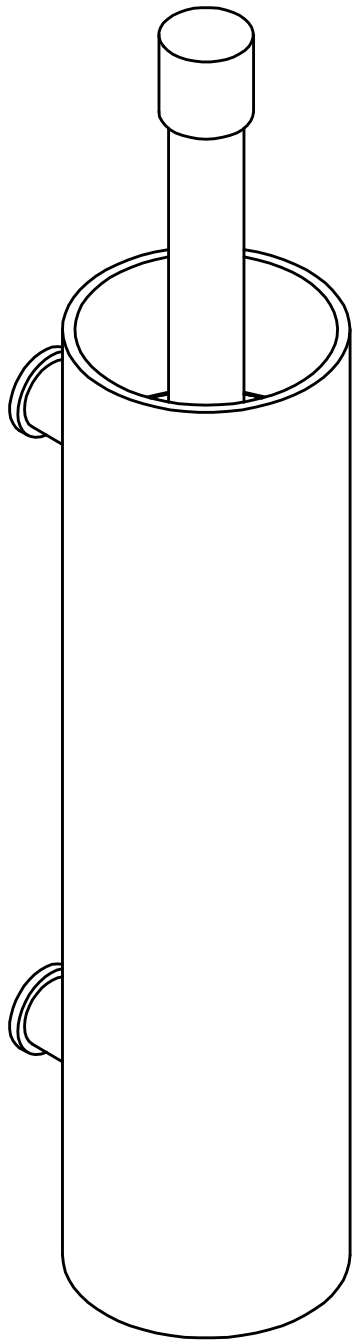

ONE PB301 toiletbrush holder for wall mounting satin black

Productgroup: toiletbrush holders
Collection: ONE by PIET BOON
Designer: Piet Boon
Finish: satin black RAL9004
Unit: piece
Article code: 2706A030NMXXL

PB301

toilet brush holder
for wall mounting
stainless steel AISI 316

<h1>FORMANI®</h1>		Part number:	
		<h2>PB301</h2>	
Doc no.:	2706A030 PB301 V02.dwg	Description:	<h2>A3</h2>
Drawn by:	Christian Brimbois	Creation date:	
FORMANI HOLLAND B.V. EUROPALAAN 12 6199 AB MAASTRICHT-AIRPORT NL T +31 (0)43 308 90 00 INFO@FORMANI.COM FORMANI.COM			