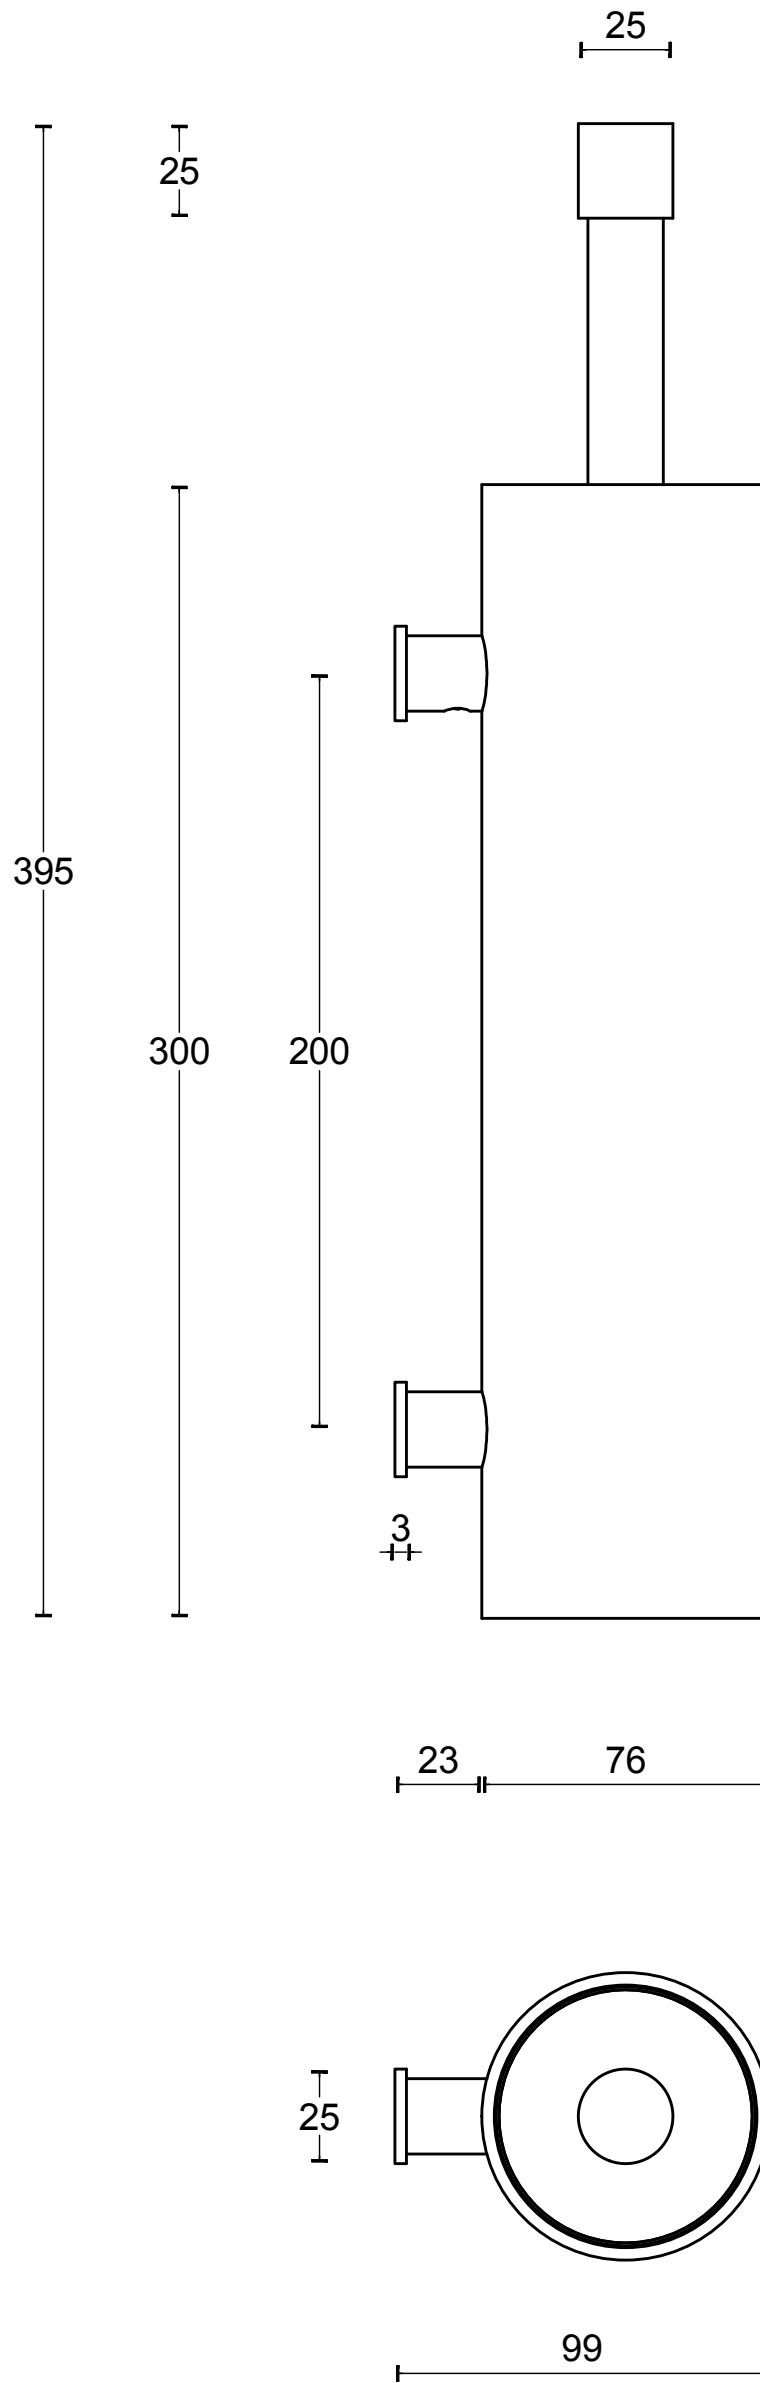

ONE PB301 toiletbrush holder for wall mounting satin black

Productgroup: toiletbrush holders
Collection: ONE by PIET BOON
Designer: Piet Boon
Finish: satin black RAL9004
Unit: piece
Article code: 2706A030NMXXL

PB301

toilet brush holder
for wall mounting
stainless steel AISI 316

<h1>FORMANI®</h1>		Part number:	
		<h2>PB301</h2>	
Doc no.:	2706A030 PB301 V02.dwg	Description:	<h2>A3</h2>
Drawn by:	Christian Brimbois	Creation date:	
FORMANI HOLLAND B.V. EUROPALAAN 12 6199 AB MAASTRICHT-AIRPORT NL T +31 (0)43 308 90 00 INFO@FORMANI.COM FORMANI.COM			