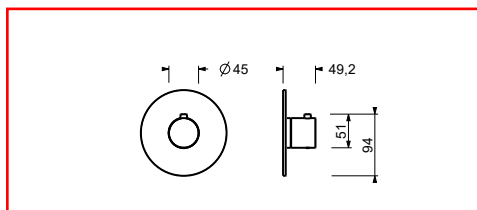

Art. J200B+D300A

3/4" built-in thermostatic shower mixer

- handle
- 3/4" inlets
- soundproof
- without stop valve to be ordered separately

NOTE: the mixer must always be ordered with either of the stop valves J291B+D391A

External piece

Finishes:

- Matt Gun Metal PVD** 67 P5 J200B
- Matt British Gold PVD** 67 P6 J200B
- Deep Black PVD** 67 S1 J200B

Built-in piece

Finishes:

- 19 00 D300A

Free way

| Pressure (bar) | flow rate (l/min) |
|----------------|-------------------|
| 0,5 | 12,17 |
| 1 | 24,38 |
| 2 | 29,99 |
| 3 | 34,53 |
| 4 | 38,73 |