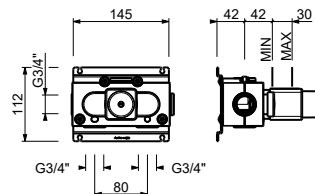

Art. J200B+D300A

3/4" built-in thermostatic shower mixer

- handle
- 3/4" inlets
- soundproof
- without stop valve to be ordered separately

NOTE: the mixer must always be ordered with either of the stop valves J291B+D391A

External piece

Finishes:

- Matt Gun Metal PVD** 67 P5 J200B
- Matt British Gold PVD** 67 P6 J200B
- Deep Black PVD** 67 S1 J200B

Built-in piece

Finishes:

- 19 00 D300A

Free way

| Pressure (bar) | flow rate (l/min) |
|----------------|-------------------|
| 0,5 | 12,17 |
| 1 | 24,38 |
| 2 | 29,99 |
| 3 | 34,53 |
| 4 | 38,73 |