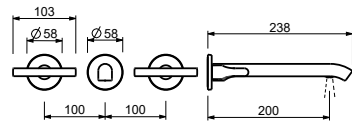

Art. J013B+R010A

Wall-mount washbasin mixer

- spout projection 20 cm
- handles
- flow restrictor 5 l/min at 3 bar
- 90° ceramic cartridge
- 1/2" inlets
- WITHOUT WASTE

External piece

Finishes:

- Matt Gun Metal PVD** 67 P5 J013B
- Matt British Gold PVD** 67 P6 J013B
- Deep Black PVD** 67 S1 J013B

Built-in piece

Finishes:

- 44 00 R010A

5 l/min aerator

Pressure (bar)	flow rate (l/min)
0,5	3,46
1	5,58
2	5,53
3	5,64
4	5,44

Project:

Room:

Date:

Comments:

4400R010A
 材質：真鍮Brass

Certifications/Awards:

lead∅free