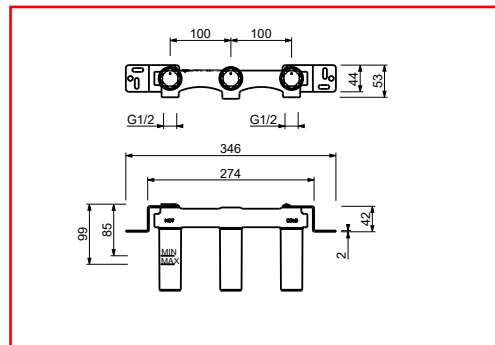

Art. J013B+R010A

Wall-mount washbasin mixer

- spout projection 20 cm
- handles
- flow restrictor 5 l/min at 3 bar
- 90° ceramic cartridge
- 1/2" inlets
- WITHOUT WASTE

External piece

Finishes:

- Matt Gun Metal PVD** 67 P5 J013B
- Matt British Gold PVD** 67 P6 J013B
- Deep Black PVD** 67 S1 J013B

Built-in piece

Finishes:

- 44 00 R010A

5 l/min aerator

Pressure (bar)	flow rate (l/min)
0,5	3,46
1	5,58
2	5,53
3	5,64
4	5,44

Project:

Room:

Date:

Comments:

4400R010A
 材質：真鍮Brass

Certifications/Awards:

lead∅free