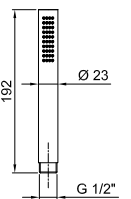

Art. 8783

Handshower

- FIT
- Base material: brass
- Base material: stainless steel
- flow restrictor 9 l/min
- anti-lime scale system
- check valve

Finishes:

- Chrome** 90 02 8783
- Matt Black** 90 13 8783
- Matt White** 90 29 8783
- Nickel PVD** 90 95 8783
- Matt Gun Metal PVD** 90 P5 8783
- Matt British Gold PVD** 90 P6 8783
- Matt Copper PVD** 90 P9 8783
- Pure Brass PVD** 90 Q7 8783
- Raw Metal PVD** 90 Q8 8783
- Gold Plus** 90 01 8783
- Red** 90 06 8783
- Brushed Stainless Steel** 90 93 8783

Handshower

Pressure (bar)	flow rate (l/min)
0,5	4,5
1	8,5
2	9
3	9
4	9

Project:

Room:

Date:

Comments:
