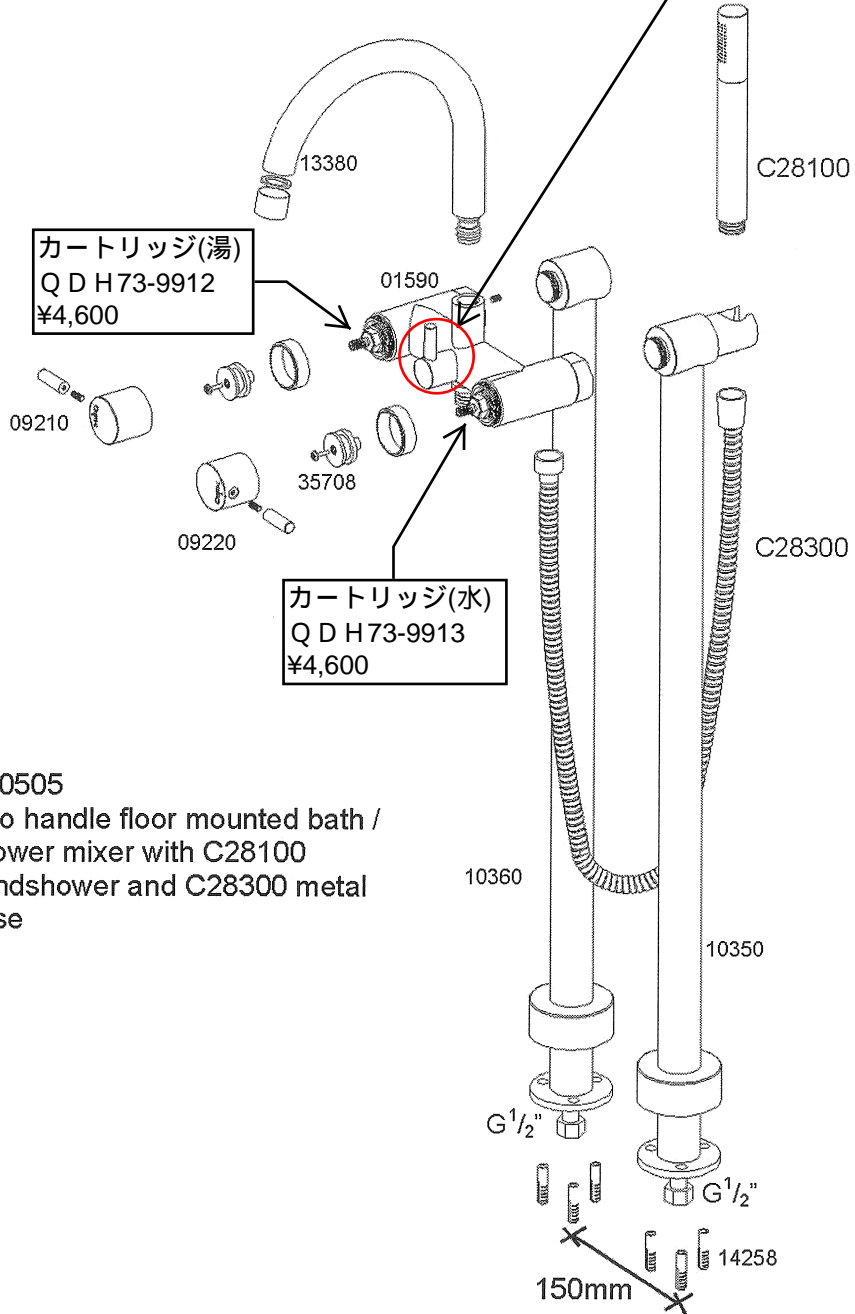

切替弁は部品展開なしのため、部品手配不可

QDH73-0212 展開図

C20505
Two handle floor mounted bath /
shower mixer with C28100
handshower and C28300 metal
hose

* Flush mains thoroughly before installation
of the mixer